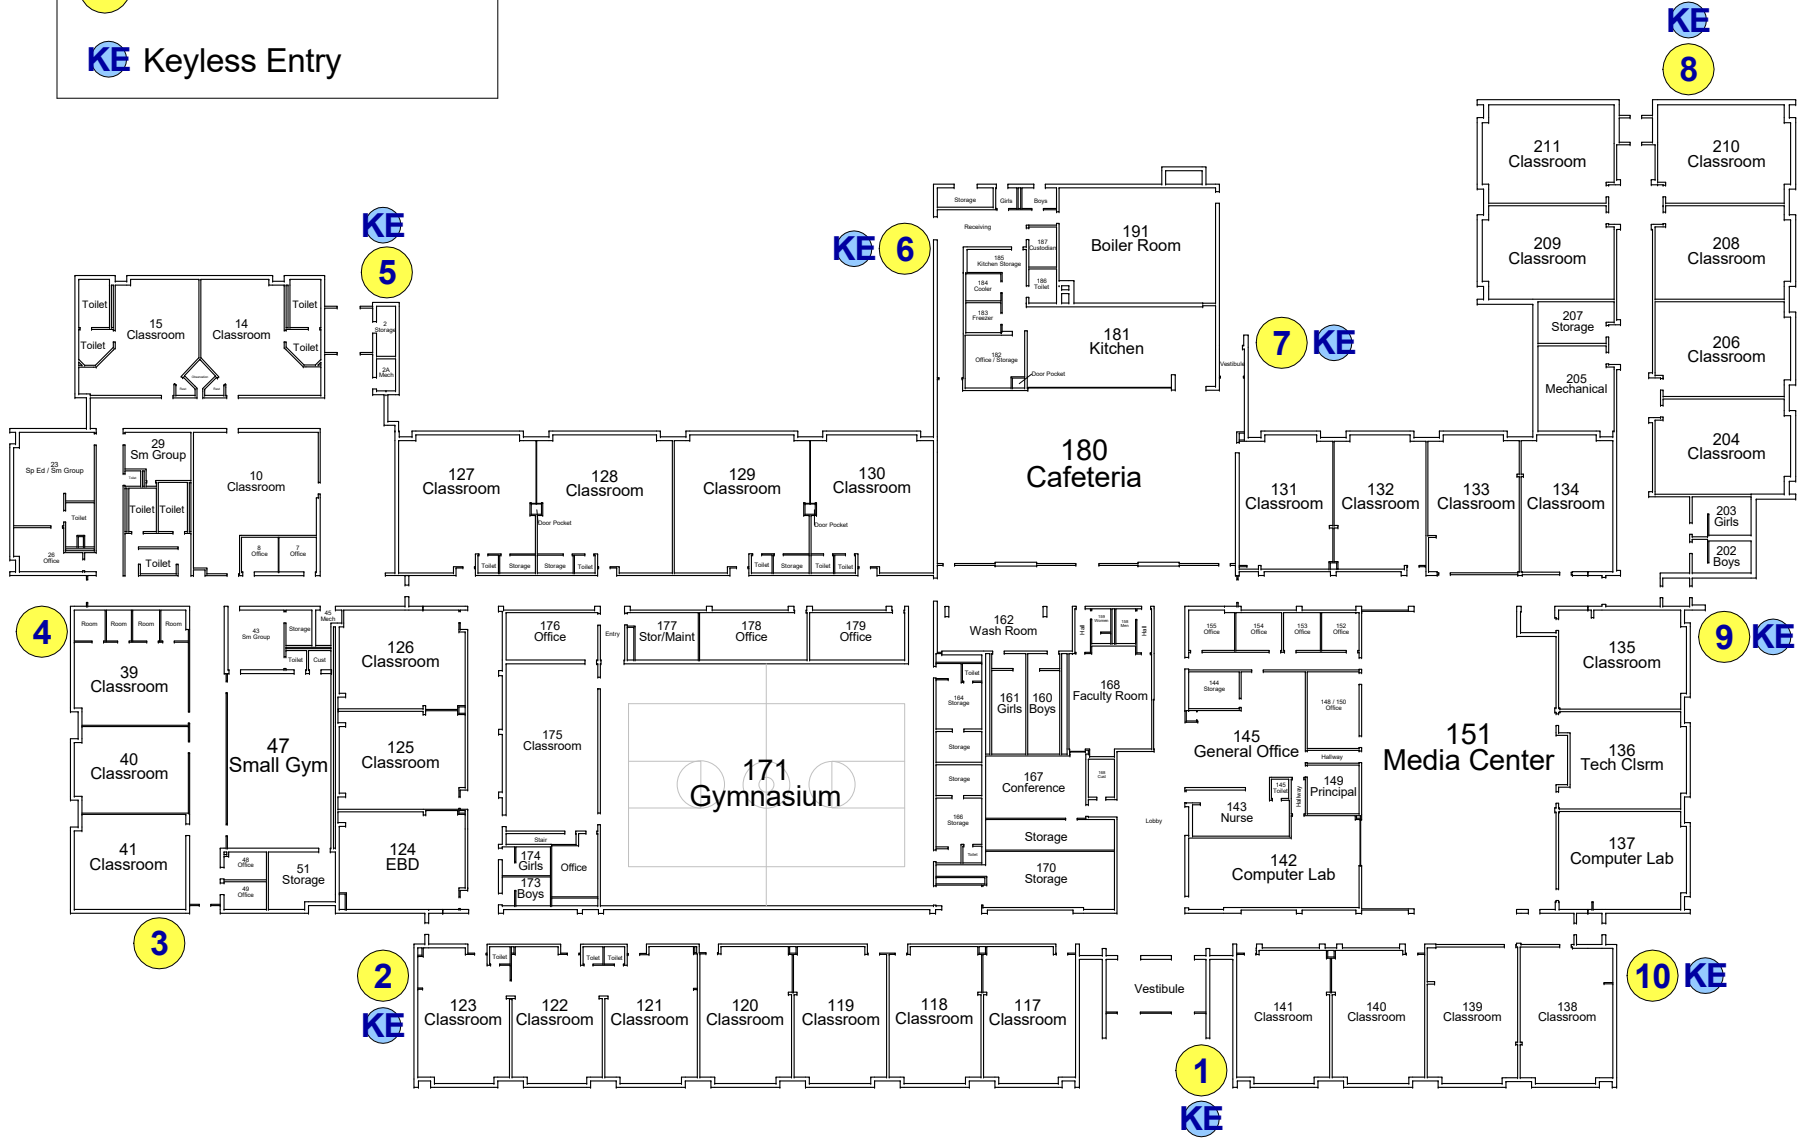

**1** Exterior Door Numbers  
**KE** Keyless Entry

	Westwood ES	9/18/2015	
	Keyless Entry Locations	1" = 50'-0"	