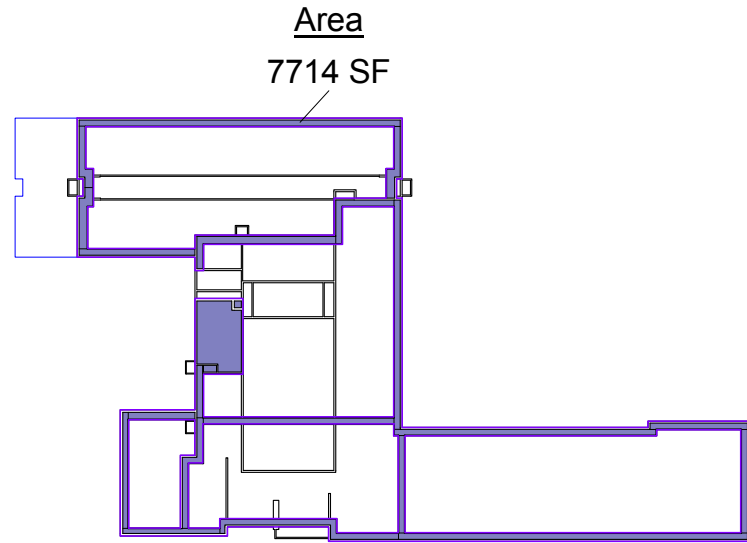

① Level 1
1" = 100'-0"

② Tunnels
1" = 100'-0"

Gross Square Feet:
Level 1: 45,521
Tunnels: 7,714
Total: 53,235

	Lincoln ES	8/11/2015	
	Gross Square Feet	1" = 100'-0"	