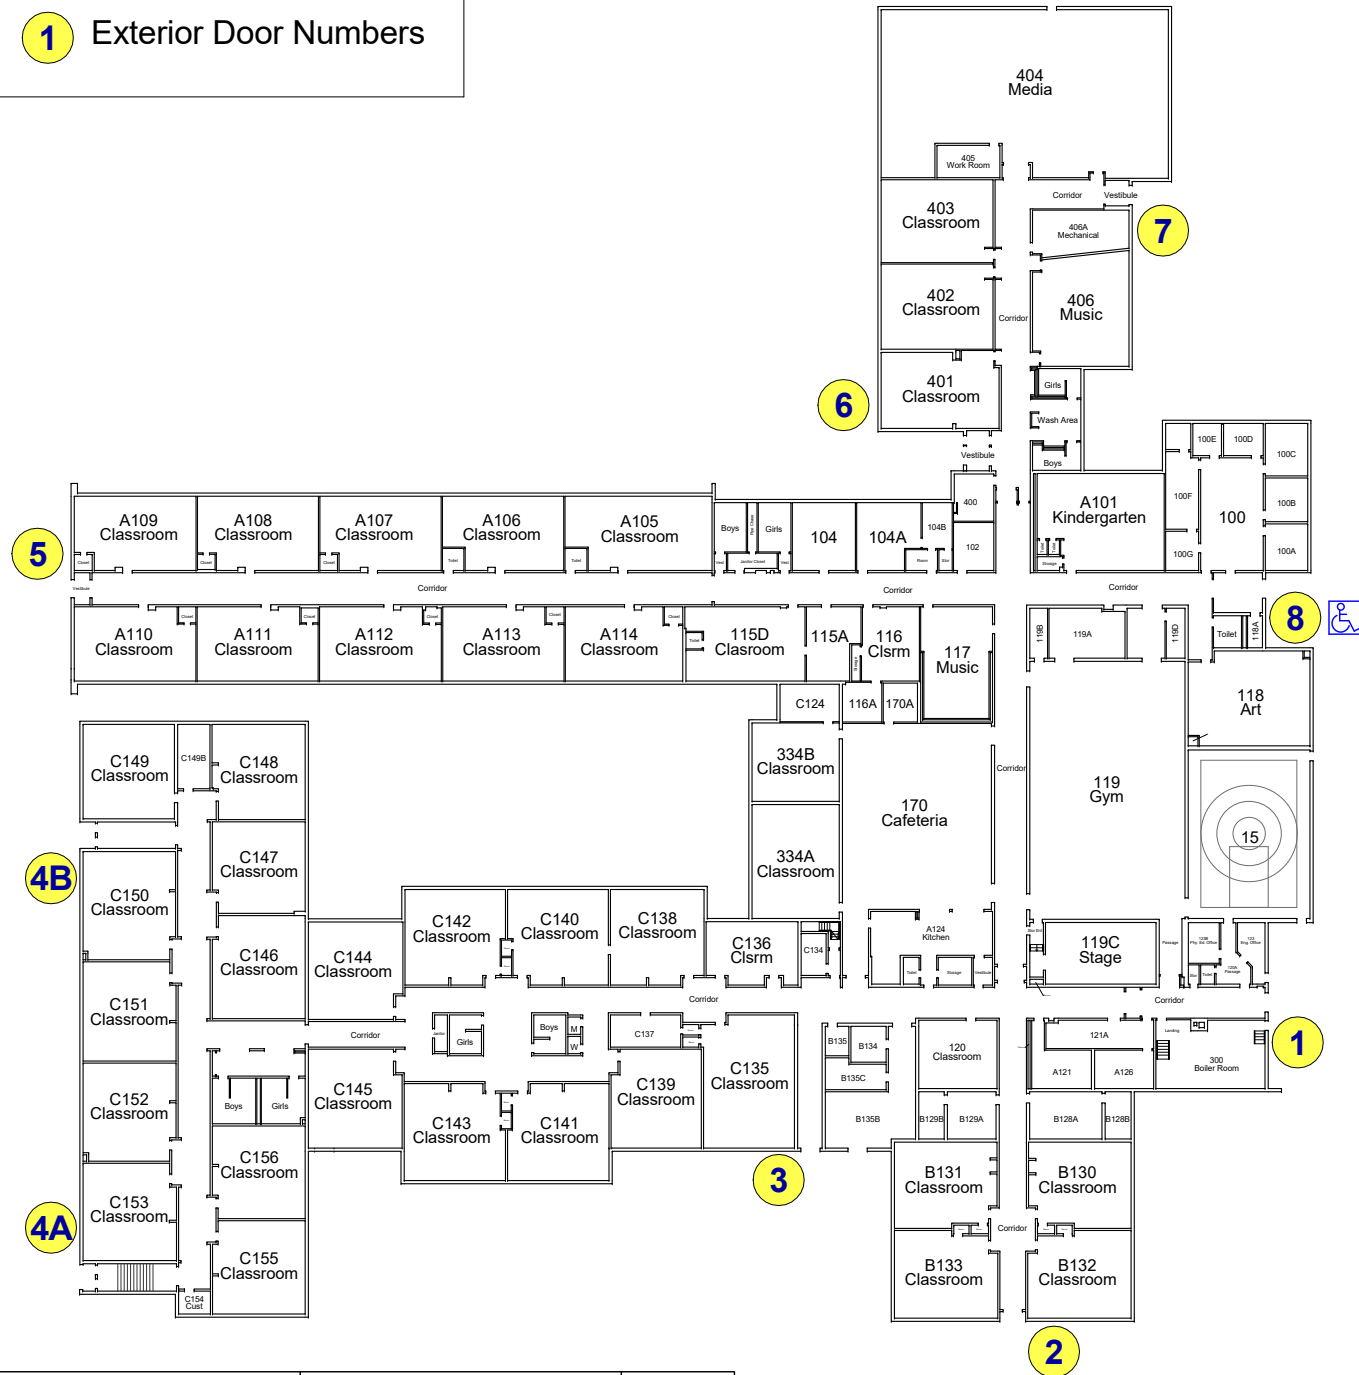

**1 Exterior Door Numbers**

	Madison ES	09/22/2016	
	Level 1 - Building Room Numbers	1" = 60'-0"	

Madison ES  
 Level 2 - Building Room  
 Numbers

09/22/2016  
 1" = 60'-0"

Madison ES  
Tunnels Building Room Numbers

09/22/2016  
1" = 60'-0"