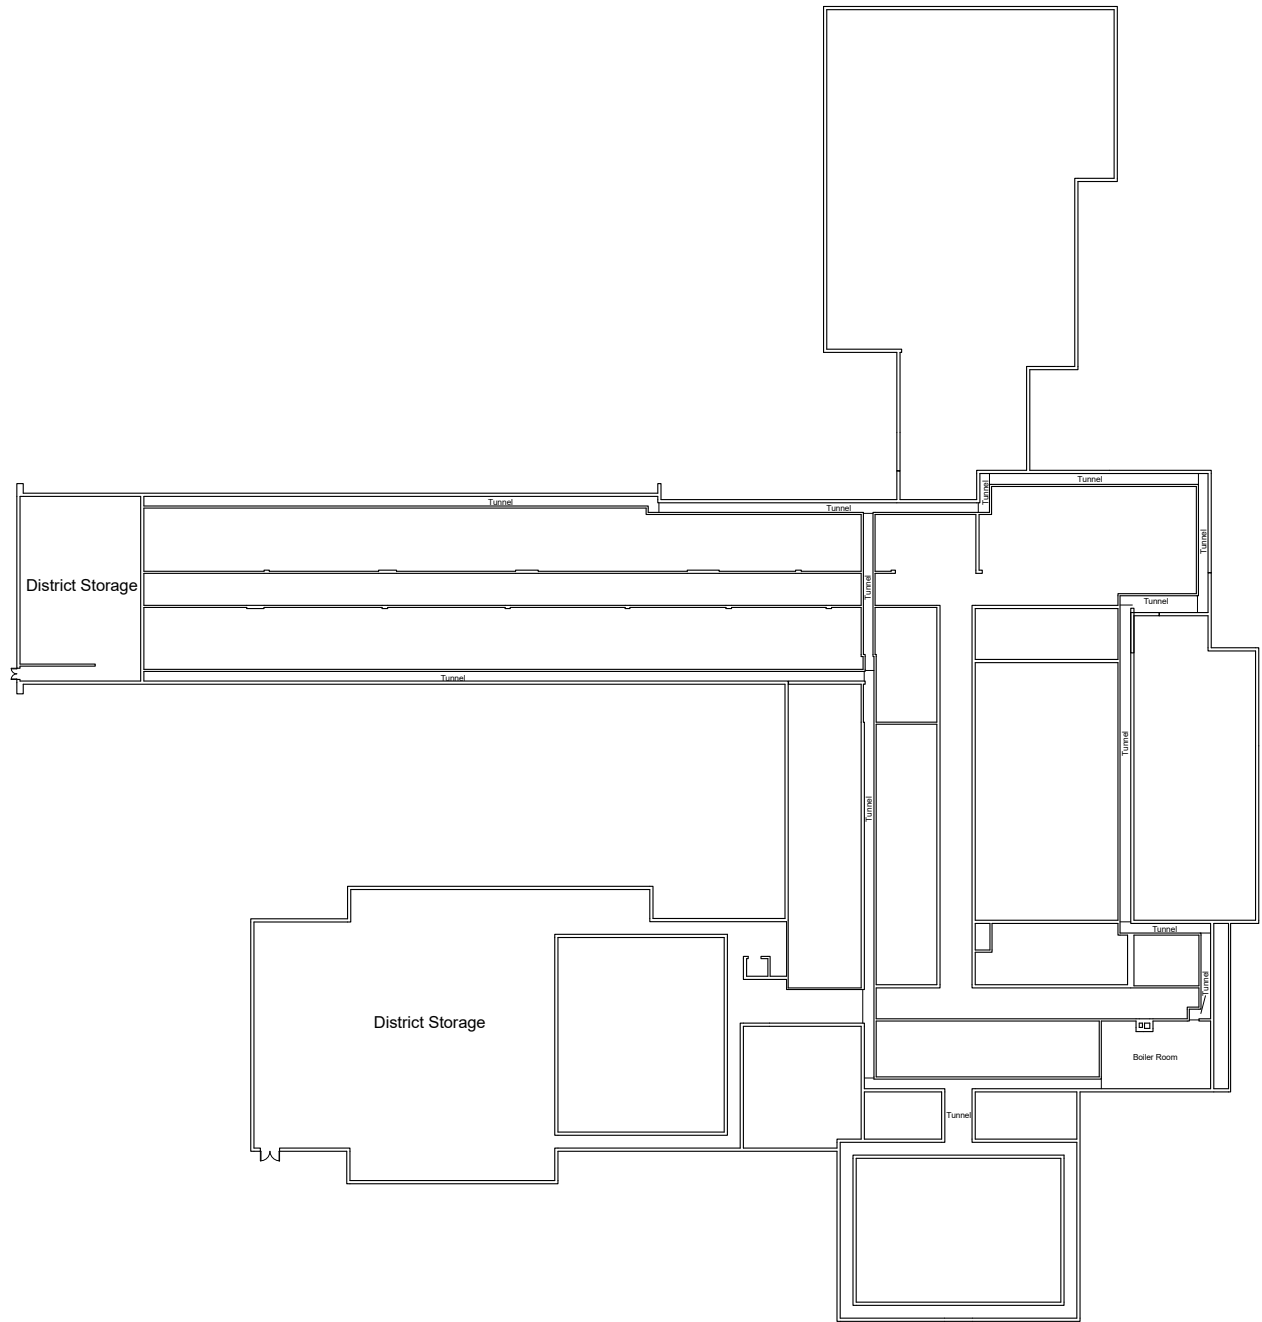

**1 Exterior Door Numbers**

	Madison ES	09/22/2016	
	Level 1 - Building Room Numbers	1" = 60'-0"	

Madison ES  
 Level 2 - Building Room  
 Numbers

09/22/2016  
 1" = 60'-0"

Madison ES  
Tunnels Building Room Numbers

09/22/2016  
1" = 60'-0"