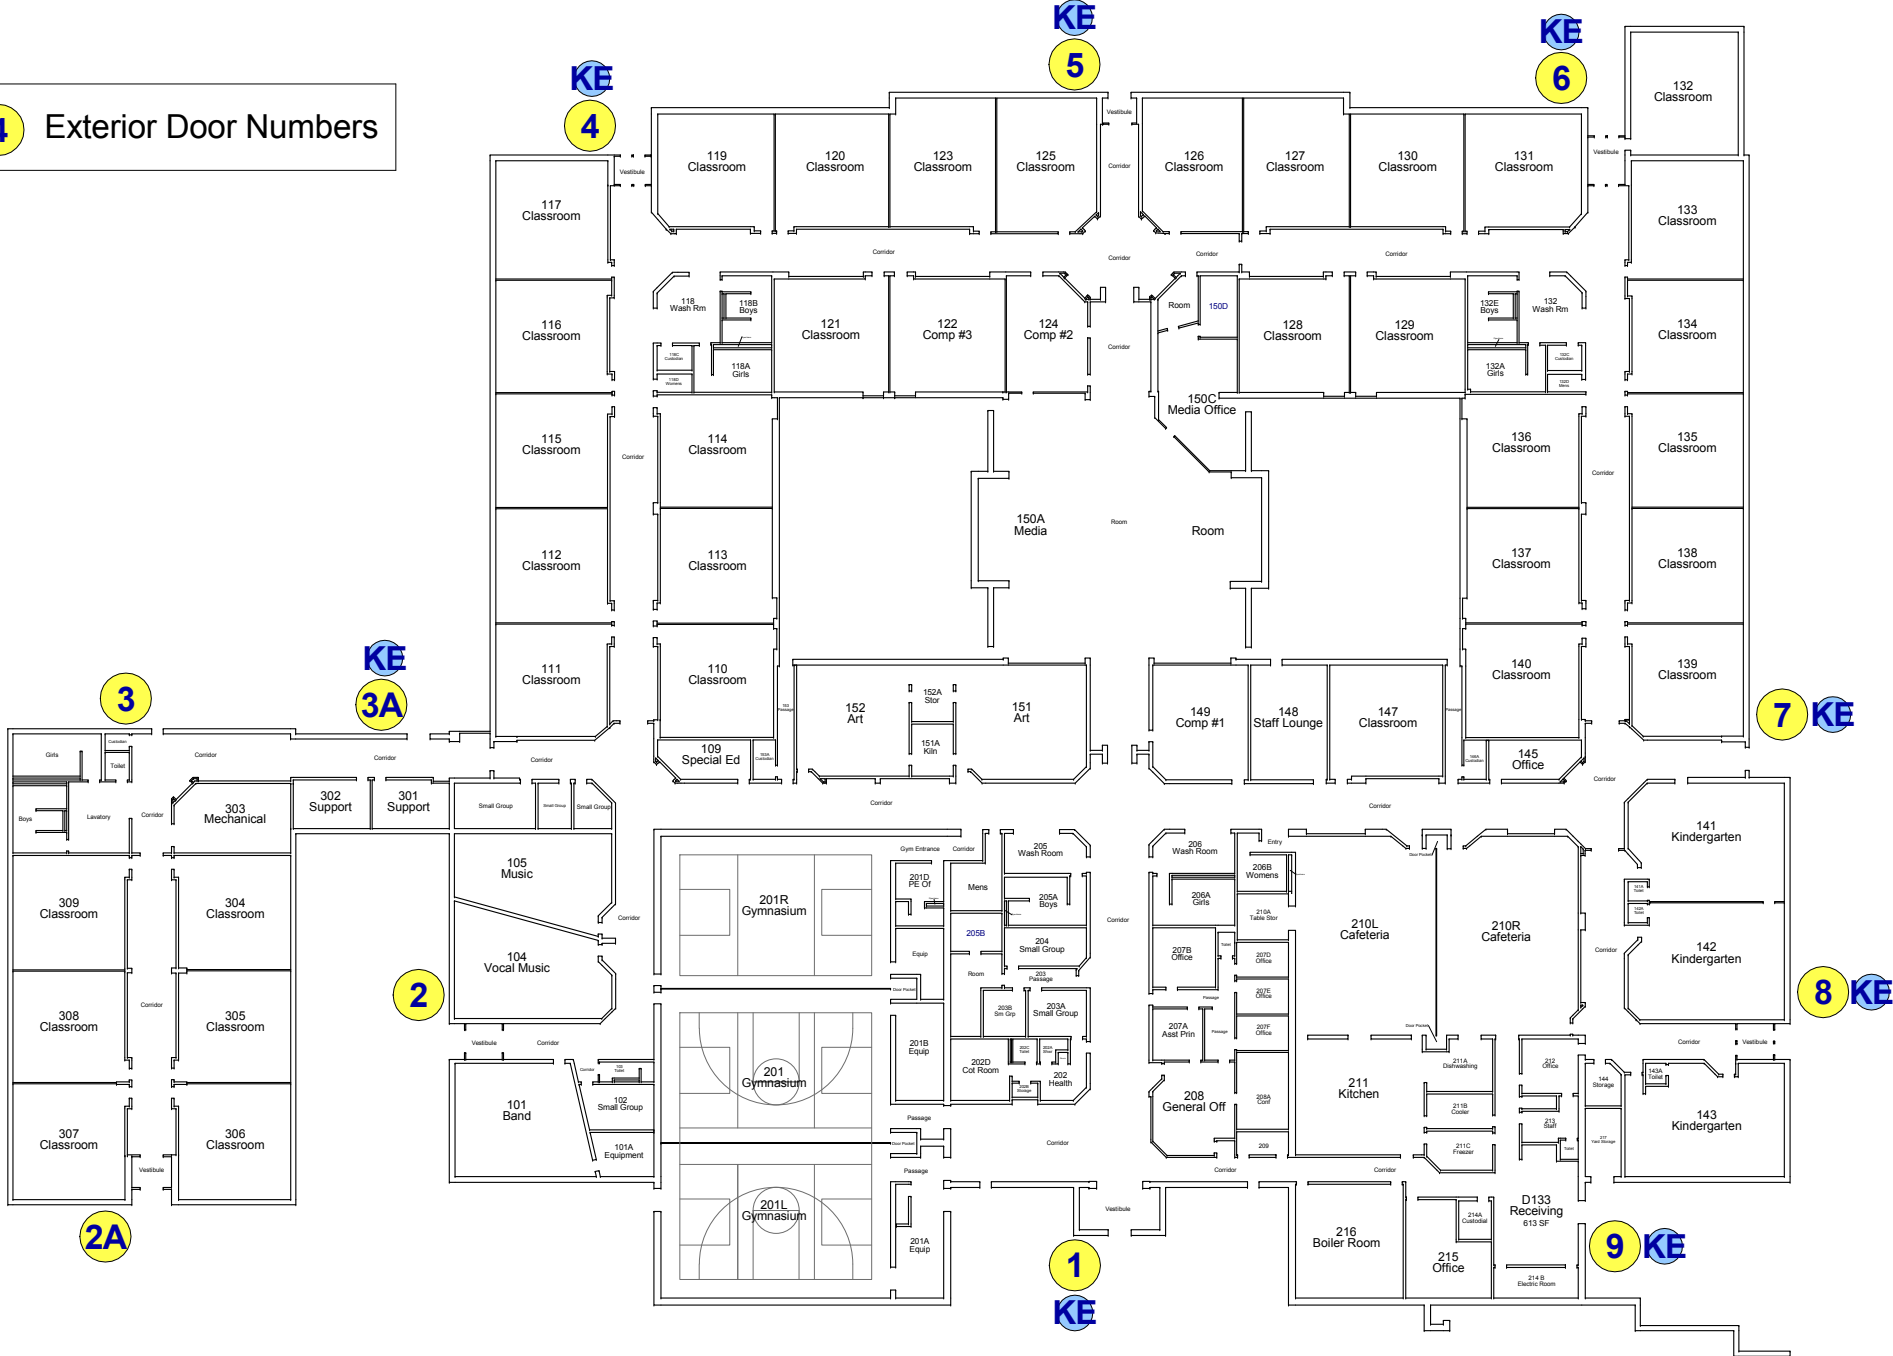

4 Exterior Door Numbers

Oak Hill ES

6/30/2015

Keyless Entry Locations

1" = 50'-0"