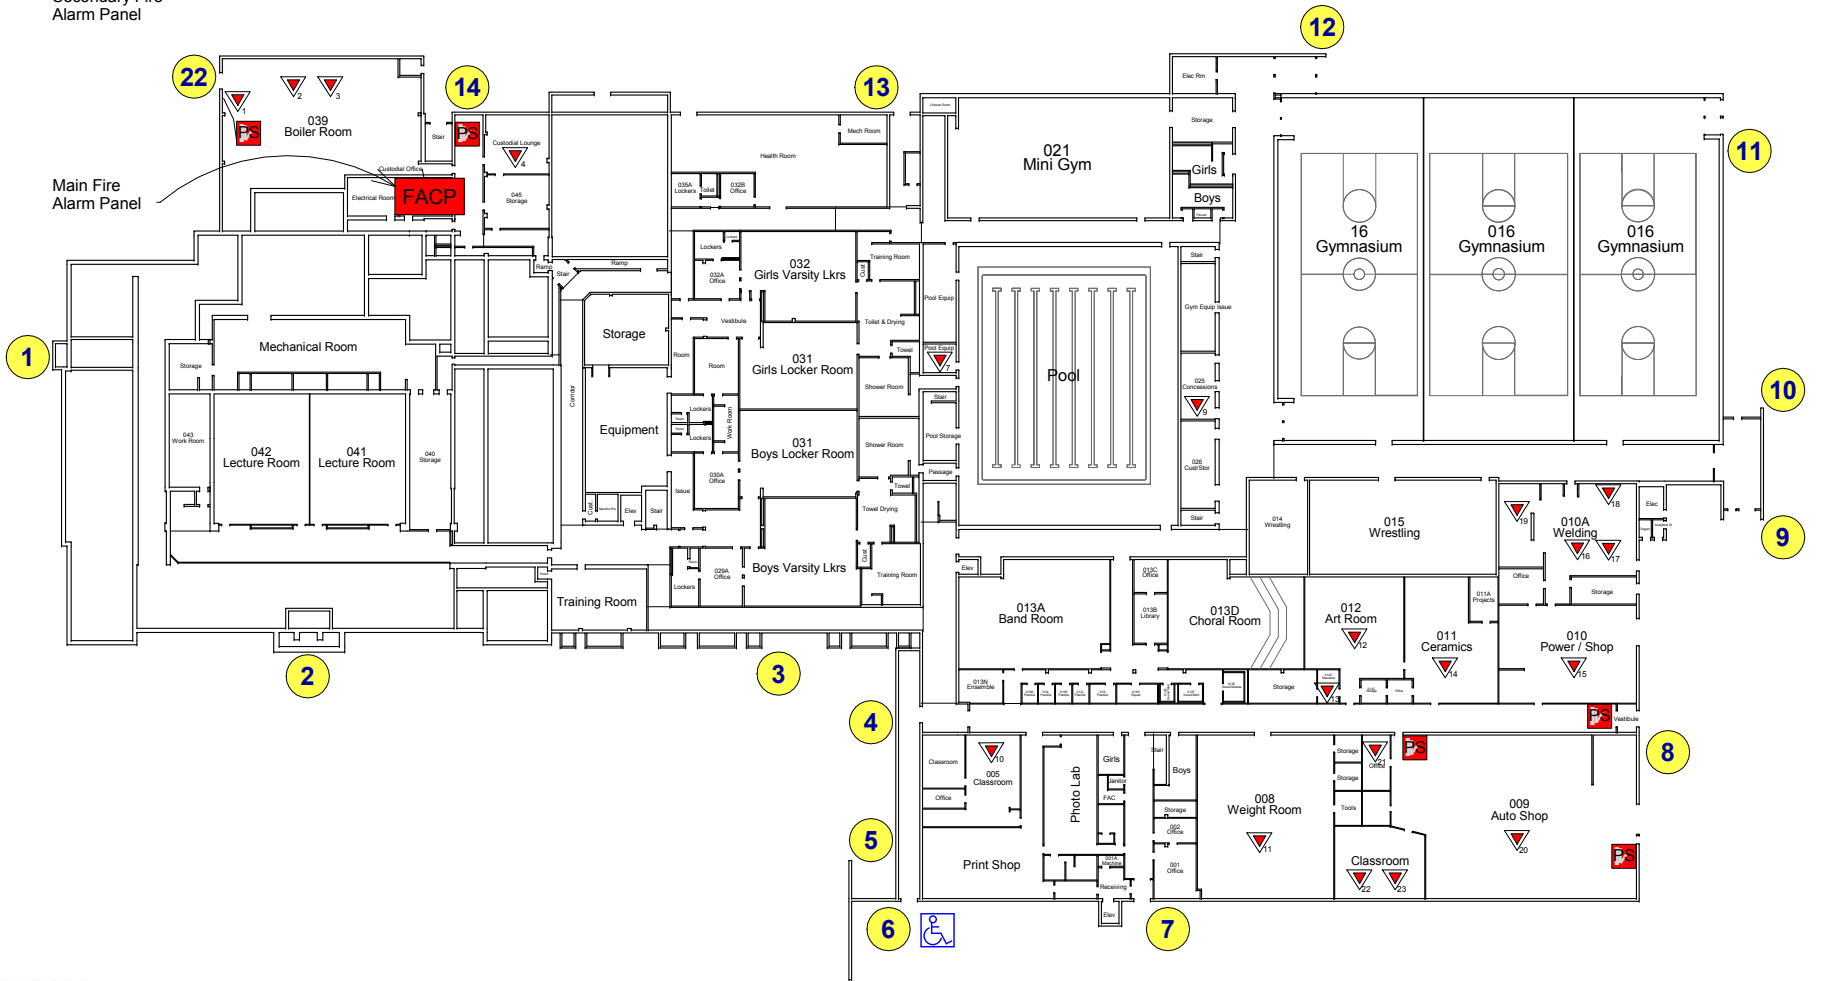

▲ Fire Extinguishers

Technical High School	6/30/2015	
Basement - Fire Extinguishers	1" = 70'-0"	

Secondary Fire Alarm Panel

Main Fire Alarm Panel

	Technical High School	6/30/2015	
	Level 1 - Fire Extinguishers	1" = 70'-0"	

-  Exterior Door Numbers
-  Fire Extinguishers
-  Fire Alarm Control Panel
-  Accessible Entrance

Technical High School
 Level 2 - Fire Extinguishers

6/30/2015
 1" = 70'-0"

Technical High School

6/30/2015