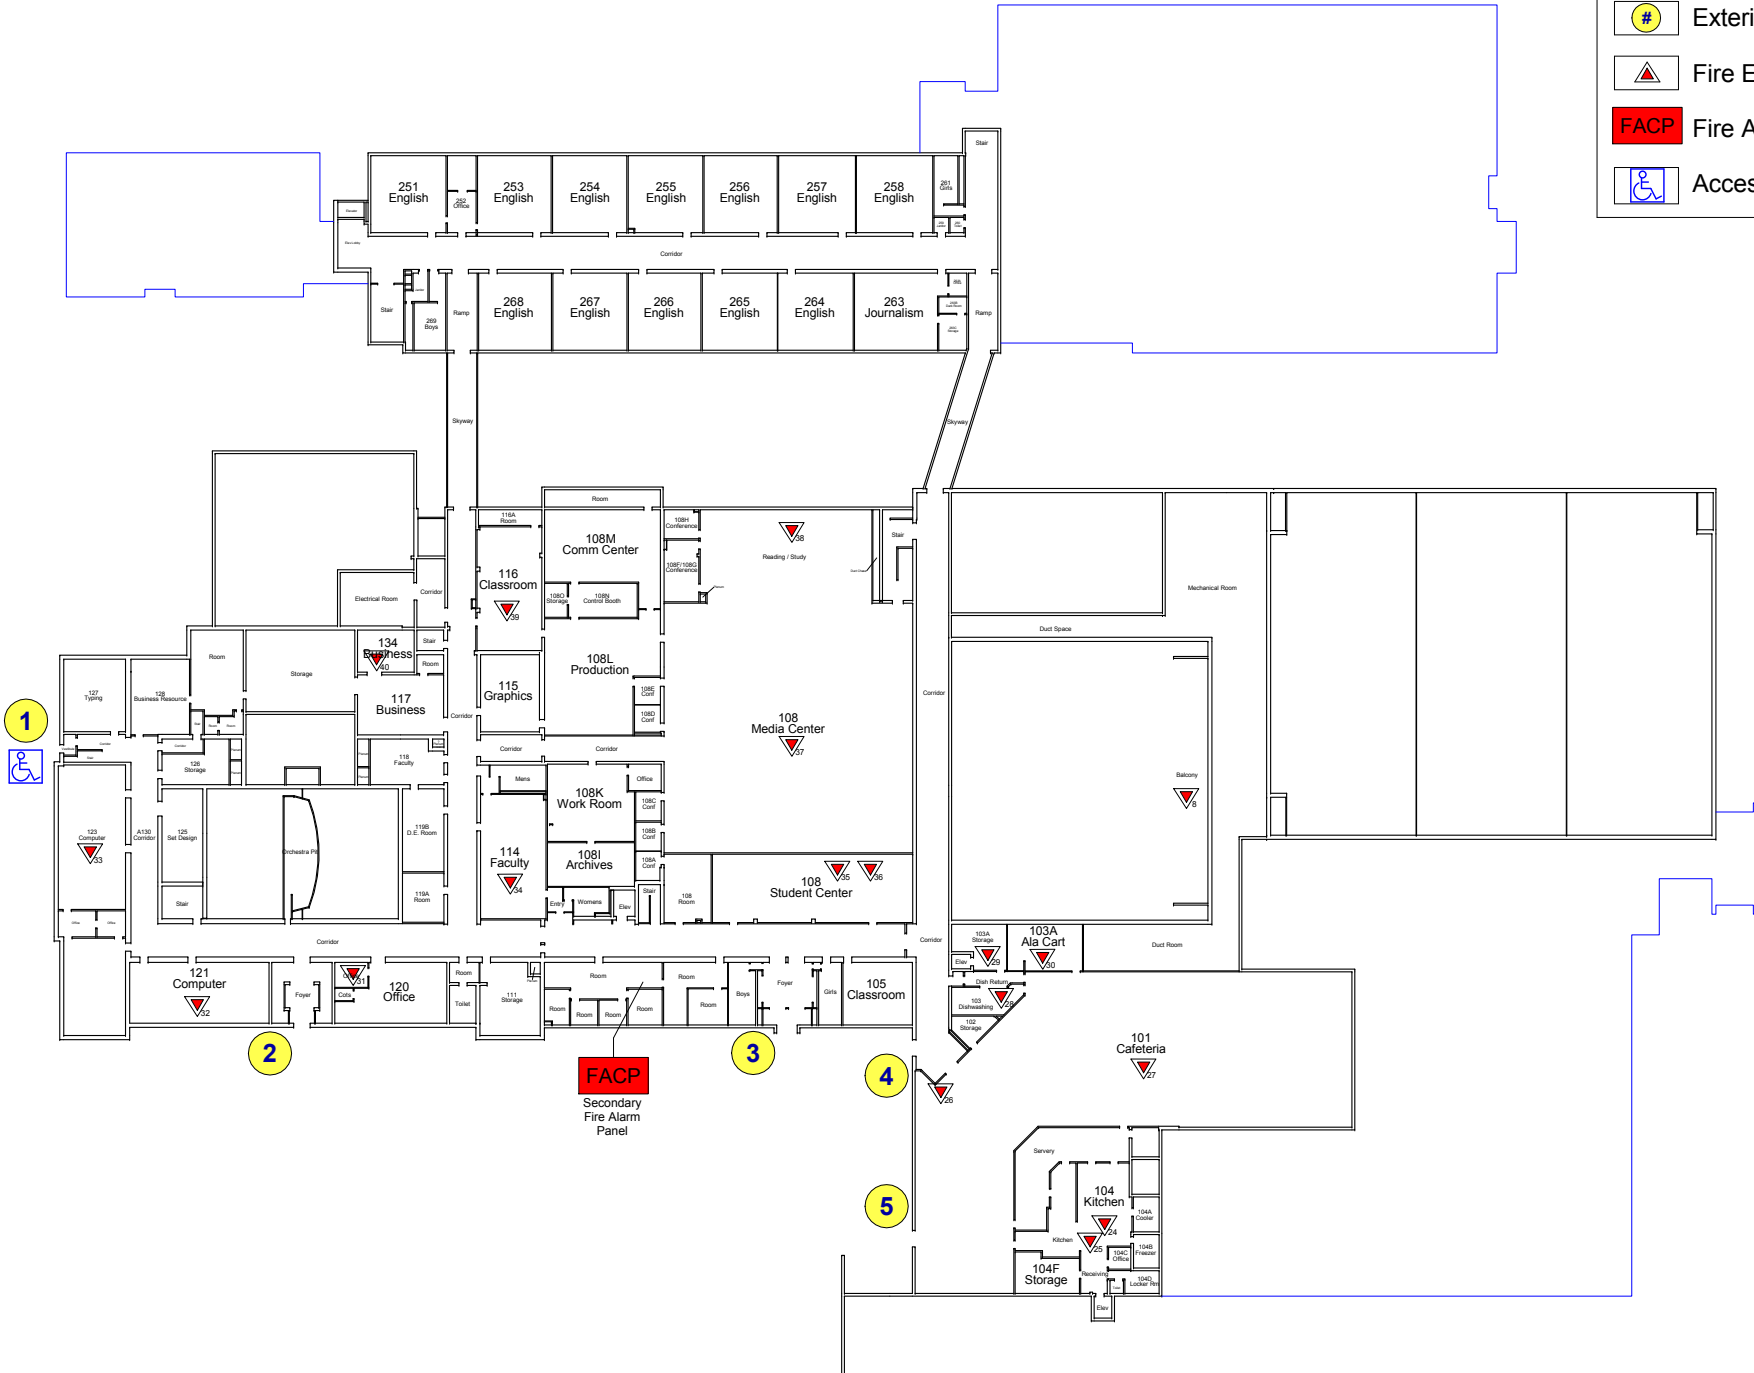

▲ Fire Extinguishers

Technical High School	6/30/2015	
Basement - Fire Extinguishers	1" = 70'-0"	

Secondary Fire Alarm Panel

Main Fire Alarm Panel

	Technical High School	6/30/2015	
	Level 1 - Fire Extinguishers	1" = 70'-0"	

-  Exterior Door Numbers
-  Fire Extinguishers
-  Fire Alarm Control Panel
-  Accessible Entrance

Technical High School
 Level 2 - Fire Extinguishers

6/30/2015
 1" = 70'-0"

Technical High School

6/30/2015