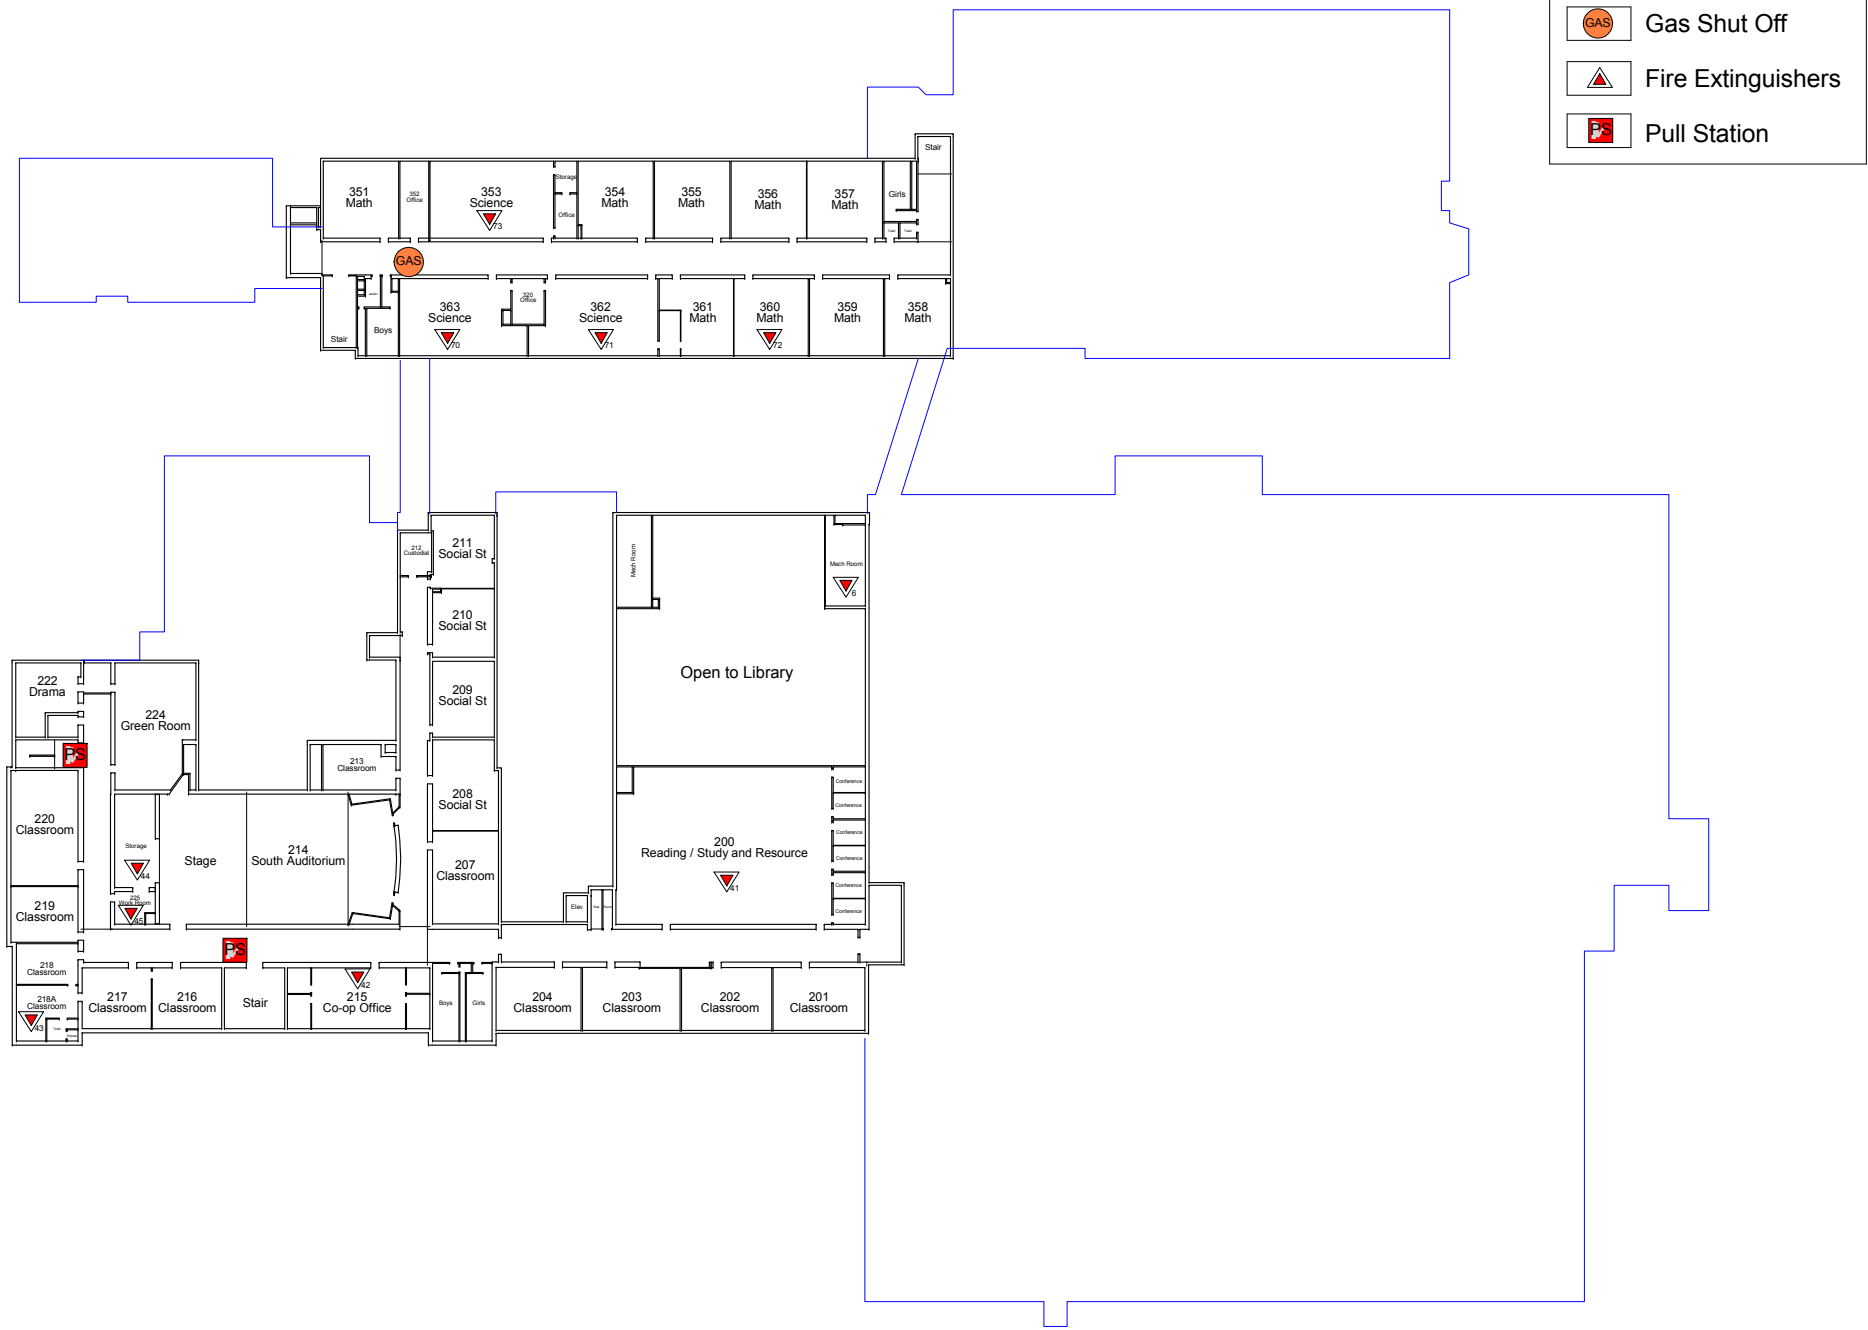

▲ Fire Extinguishers

Technical High School	6/30/2015	
Basement - Fire Extinguishers	1" = 70'-0"	

Secondary Fire Alarm Panel

Main Fire Alarm Panel

	Technical High School	6/30/2015	
	Level 1 - Fire Extinguishers	1" = 70'-0"	

-  Exterior Door Numbers
-  Fire Extinguishers
-  Fire Alarm Control Panel
-  Accessible Entrance

Technical High School
 Level 2 - Fire Extinguishers

6/30/2015
 1" = 70'-0"

Technical High School

6/30/2015