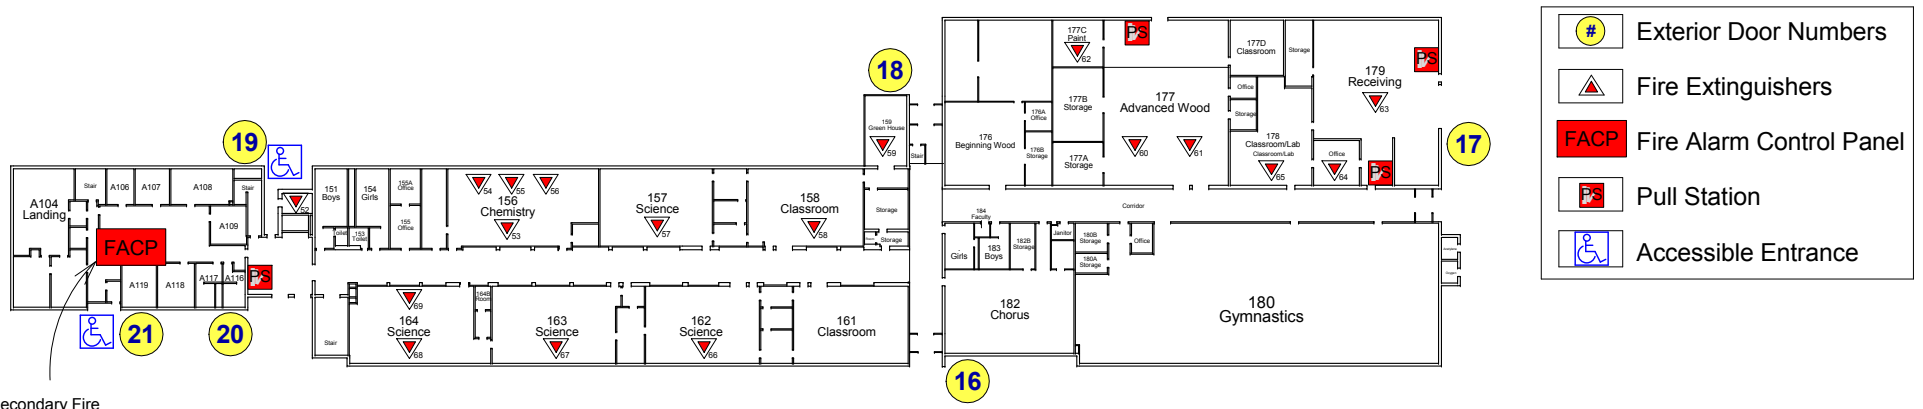

▲ Fire Extinguishers

Technical High School	6/30/2015	
Basement - Fire Extinguishers	1" = 70'-0"	

Secondary Fire Alarm Panel

Main Fire Alarm Panel

	Technical High School	6/30/2015	
	Level 1 - Fire Extinguishers	1" = 70'-0"	

-  Exterior Door Numbers
-  Fire Extinguishers
-  Fire Alarm Control Panel
-  Accessible Entrance

Technical High School
 Level 2 - Fire Extinguishers

6/30/2015
 1" = 70'-0"

Technical High School

6/30/2015