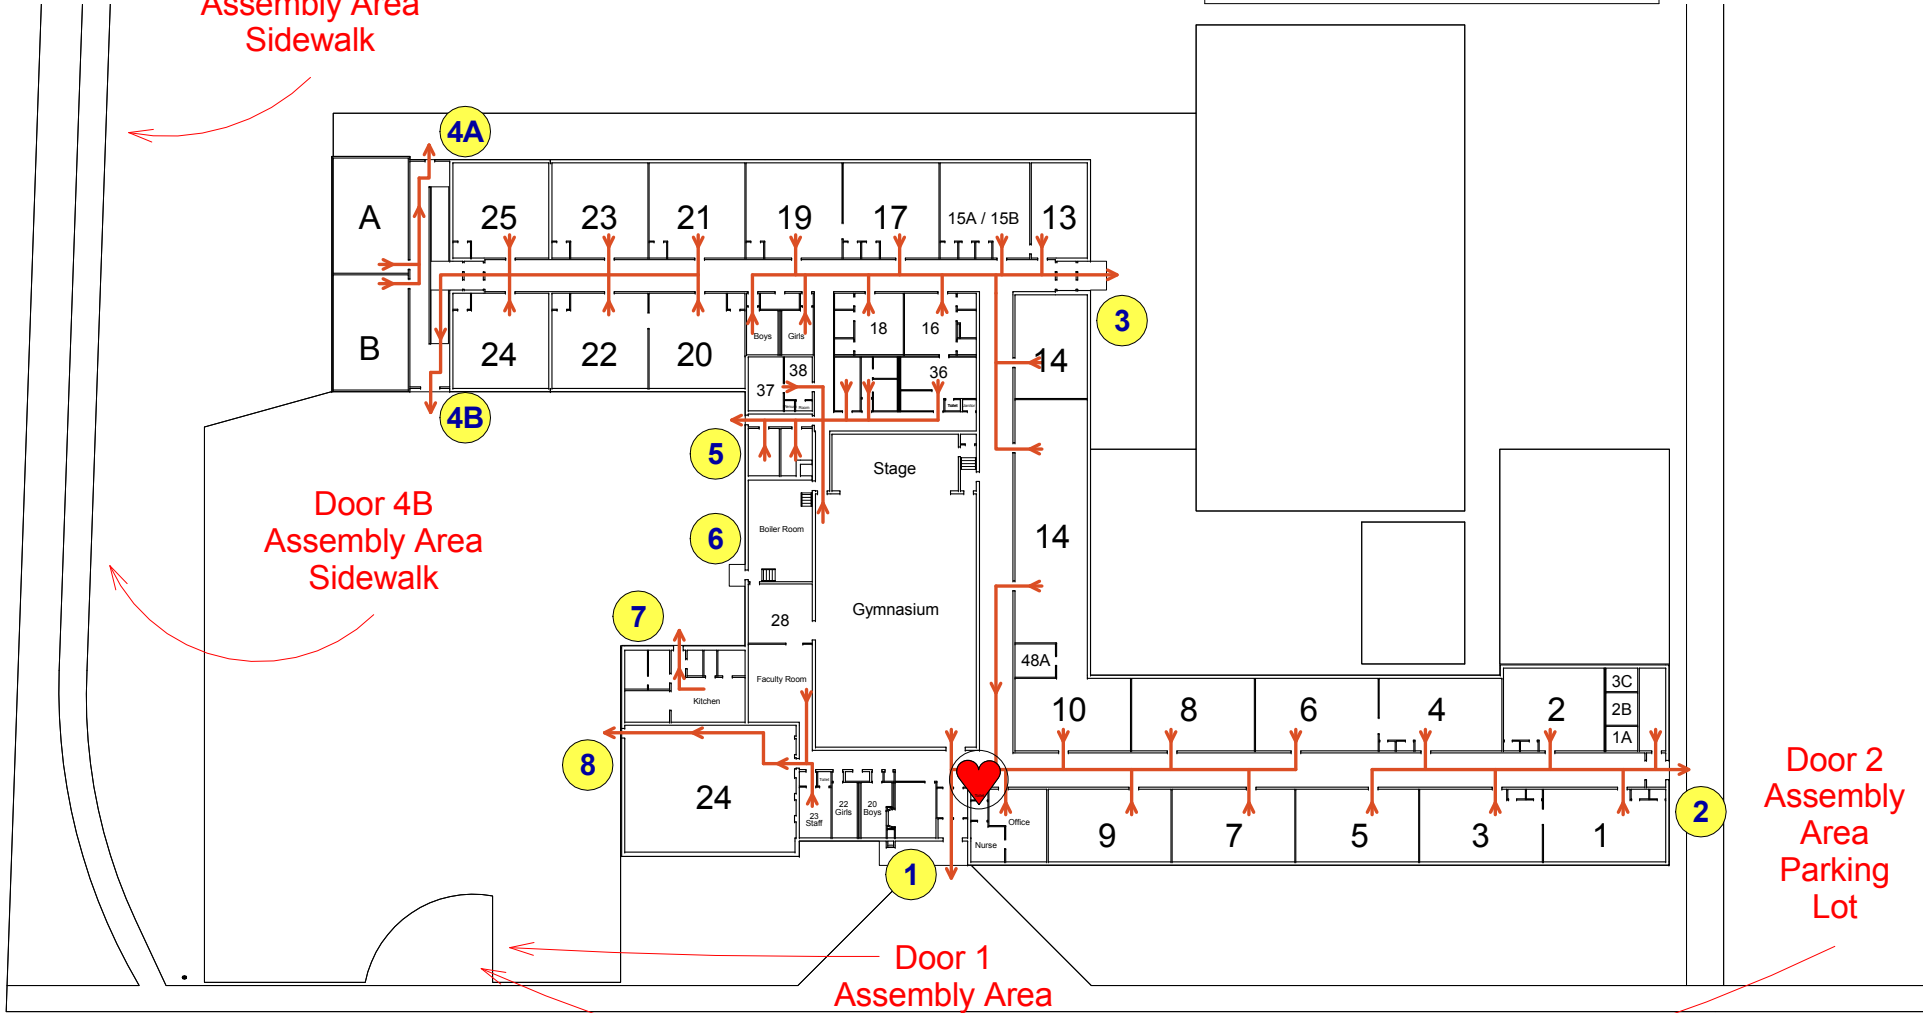

Door 3
Assembly Area
Grassy Area by Fence

 AED Location
 Fire Evacuation Routes
 Exterior Door Numbers

Door 4A
Assembly Area
Sidewalk

Door 4B
Assembly Area
Sidewalk

Door 2
Assembly Area
Parking Lot

Door 1
Assembly Area
Parking Lot

Lincoln ES
Fire Evacuation Assembly Areas

8/18/2015
1" = 60'-0"