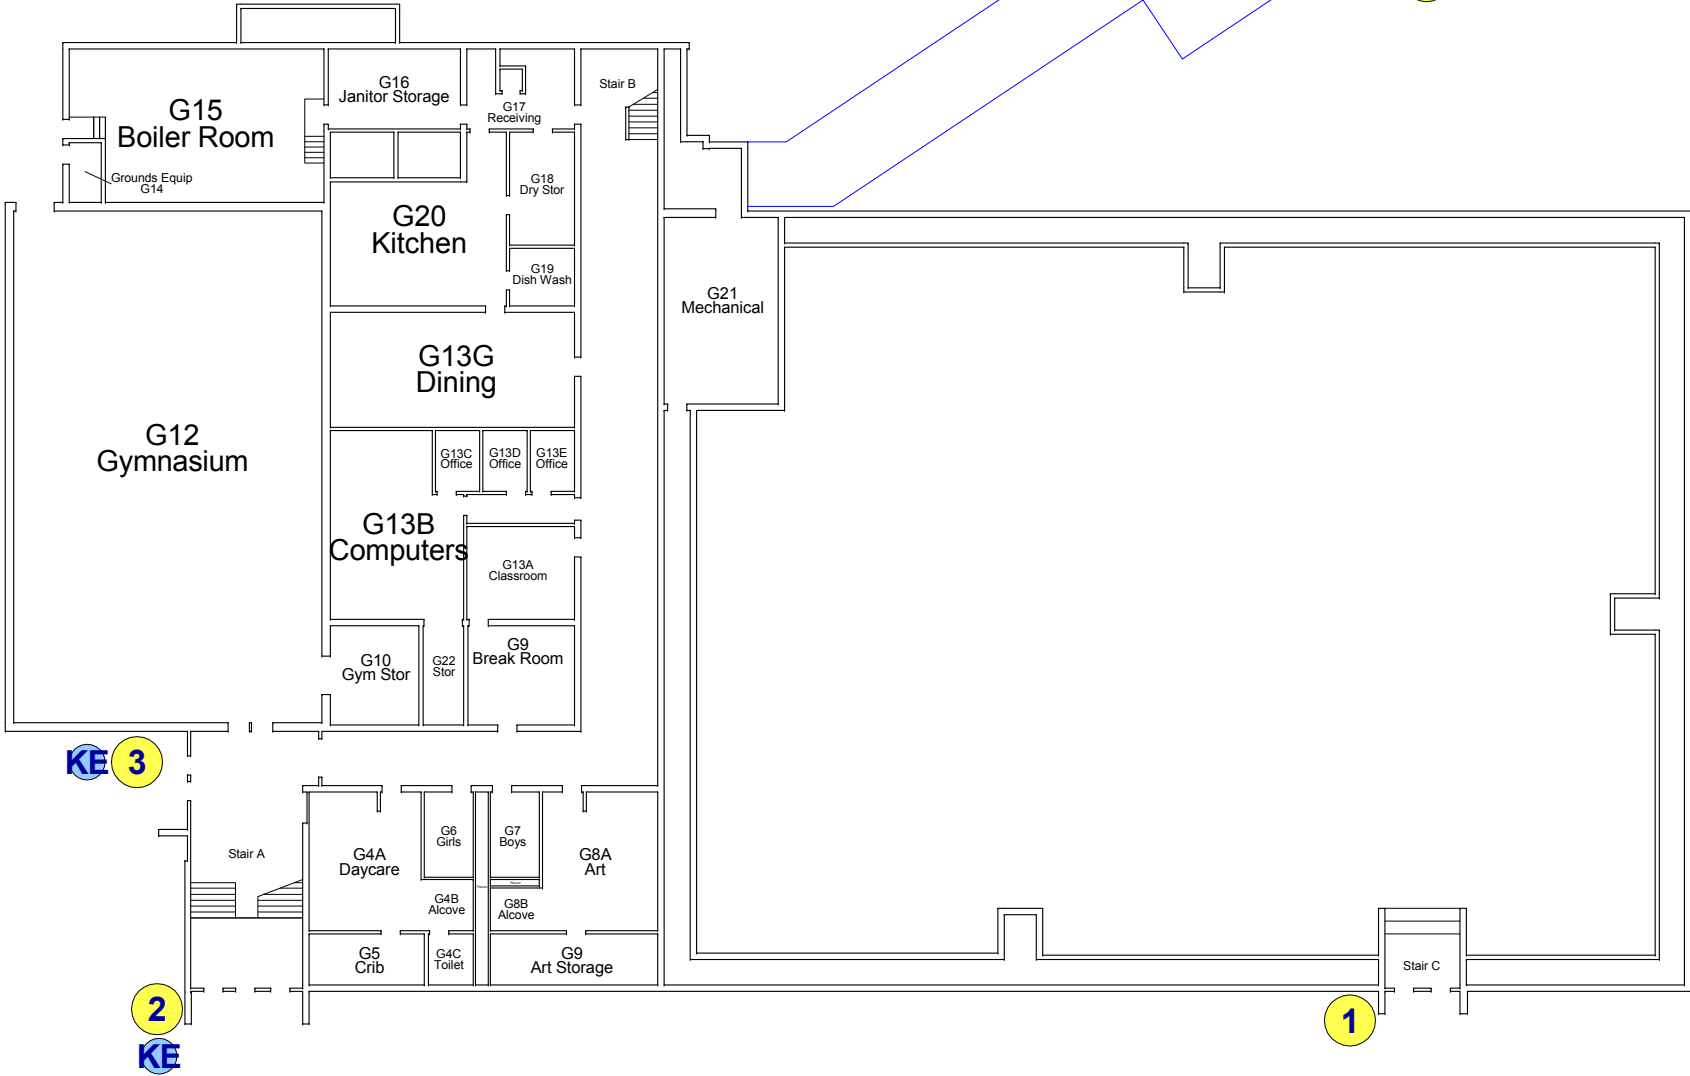

**1** Exterior Door Numbers

**KE** Keyless Entry

**1** Exterior Door Numbers

	McKinley School	6/30/2015	
	Basement - Keyless Entry	1" = 30'-0"	