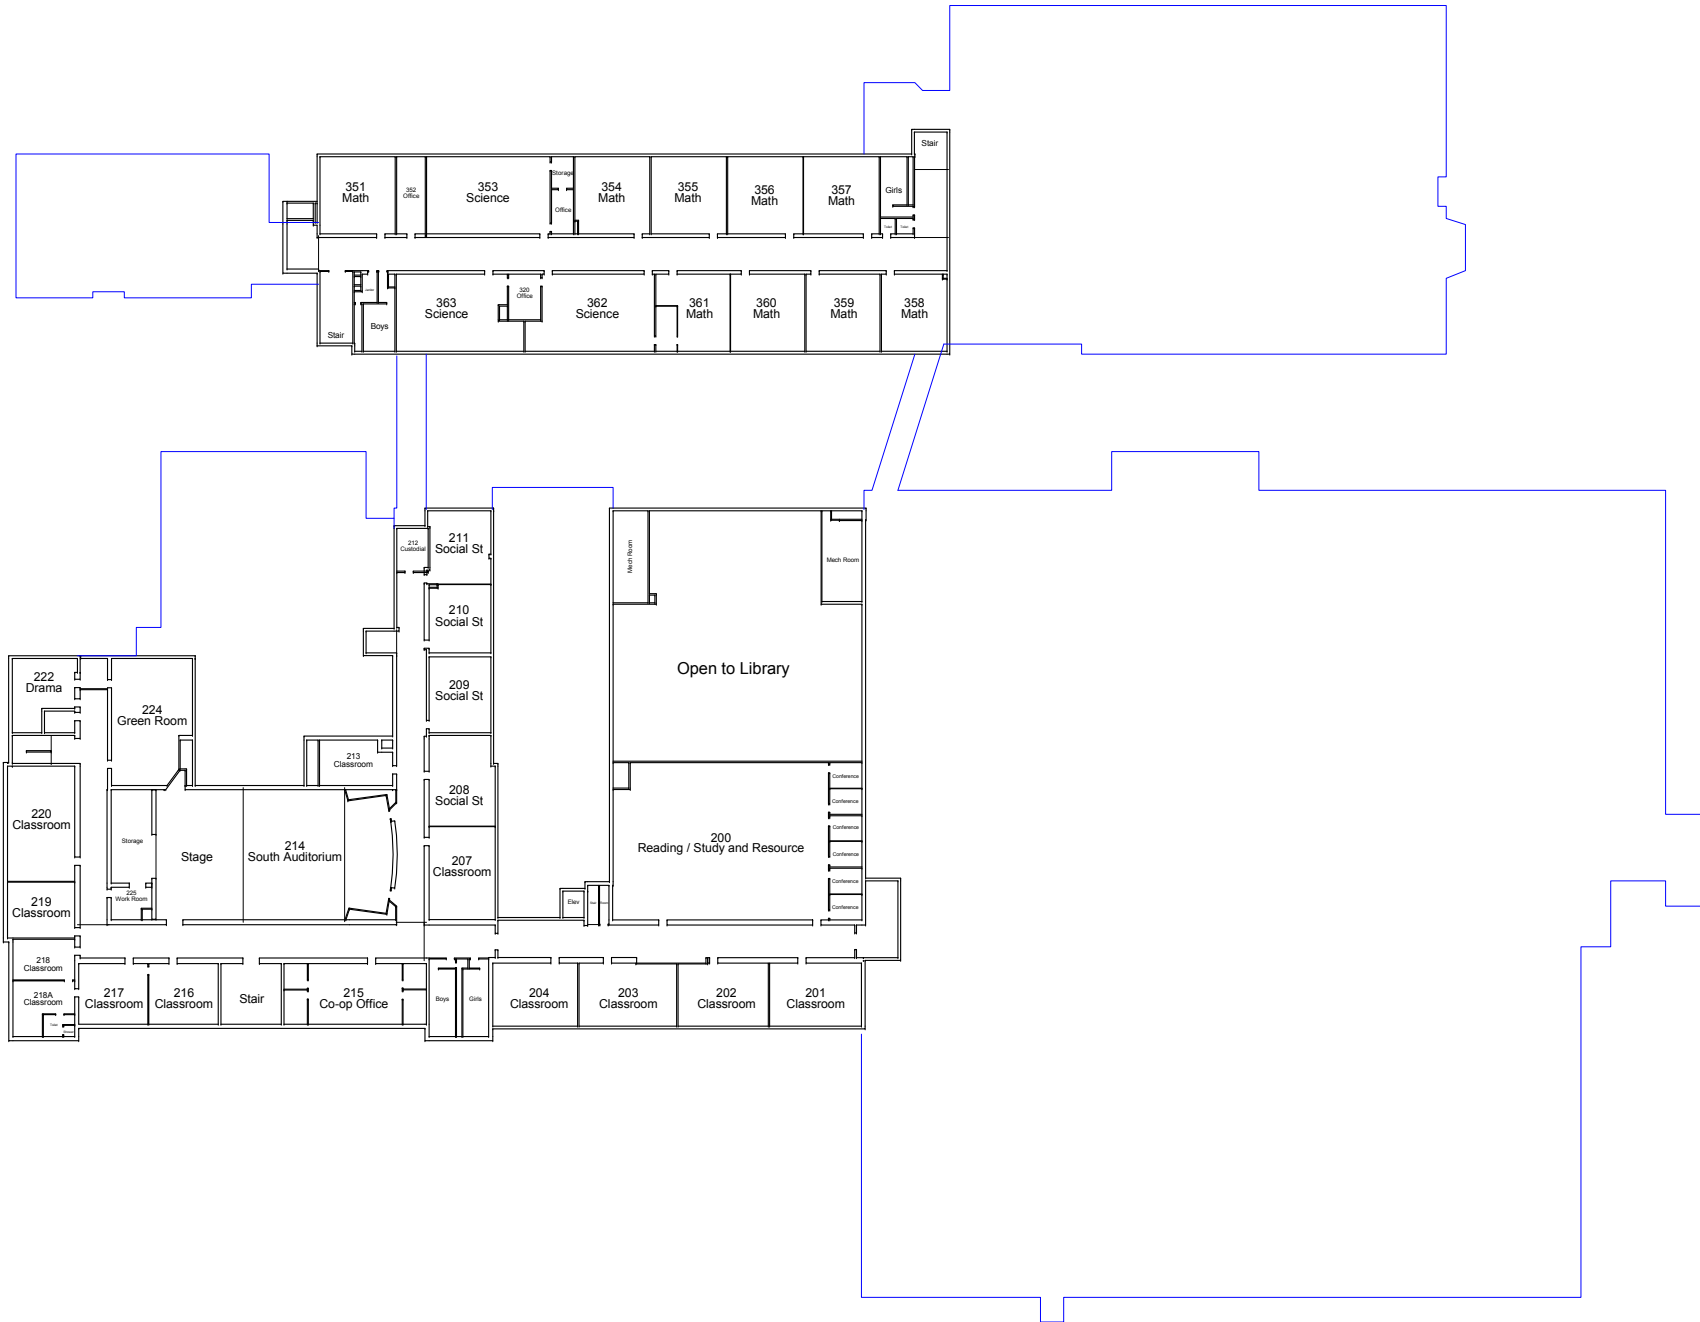

Technical High School  
 Basement - Building Room  
 Numbers

6/30/2015  
 1" = 70'-0"

Technical High School

6/30/2015

Level 1 - Building Room Numbers

1" = 70'-0"

Technical High School

6/30/2015

Level 2 - Building Room Numbers

1" = 70'-0"

Technical High School

6/30/2015

Level 3 - Building Room Numbers

1" = 70'-0"

Technical High School

6/30/2015

Level 4 - Building Room Numbers

1" = 70'-0"

Technical High School

Level 5 - Building Room  
Numbers

6/30/2015

1" = 70'-0"