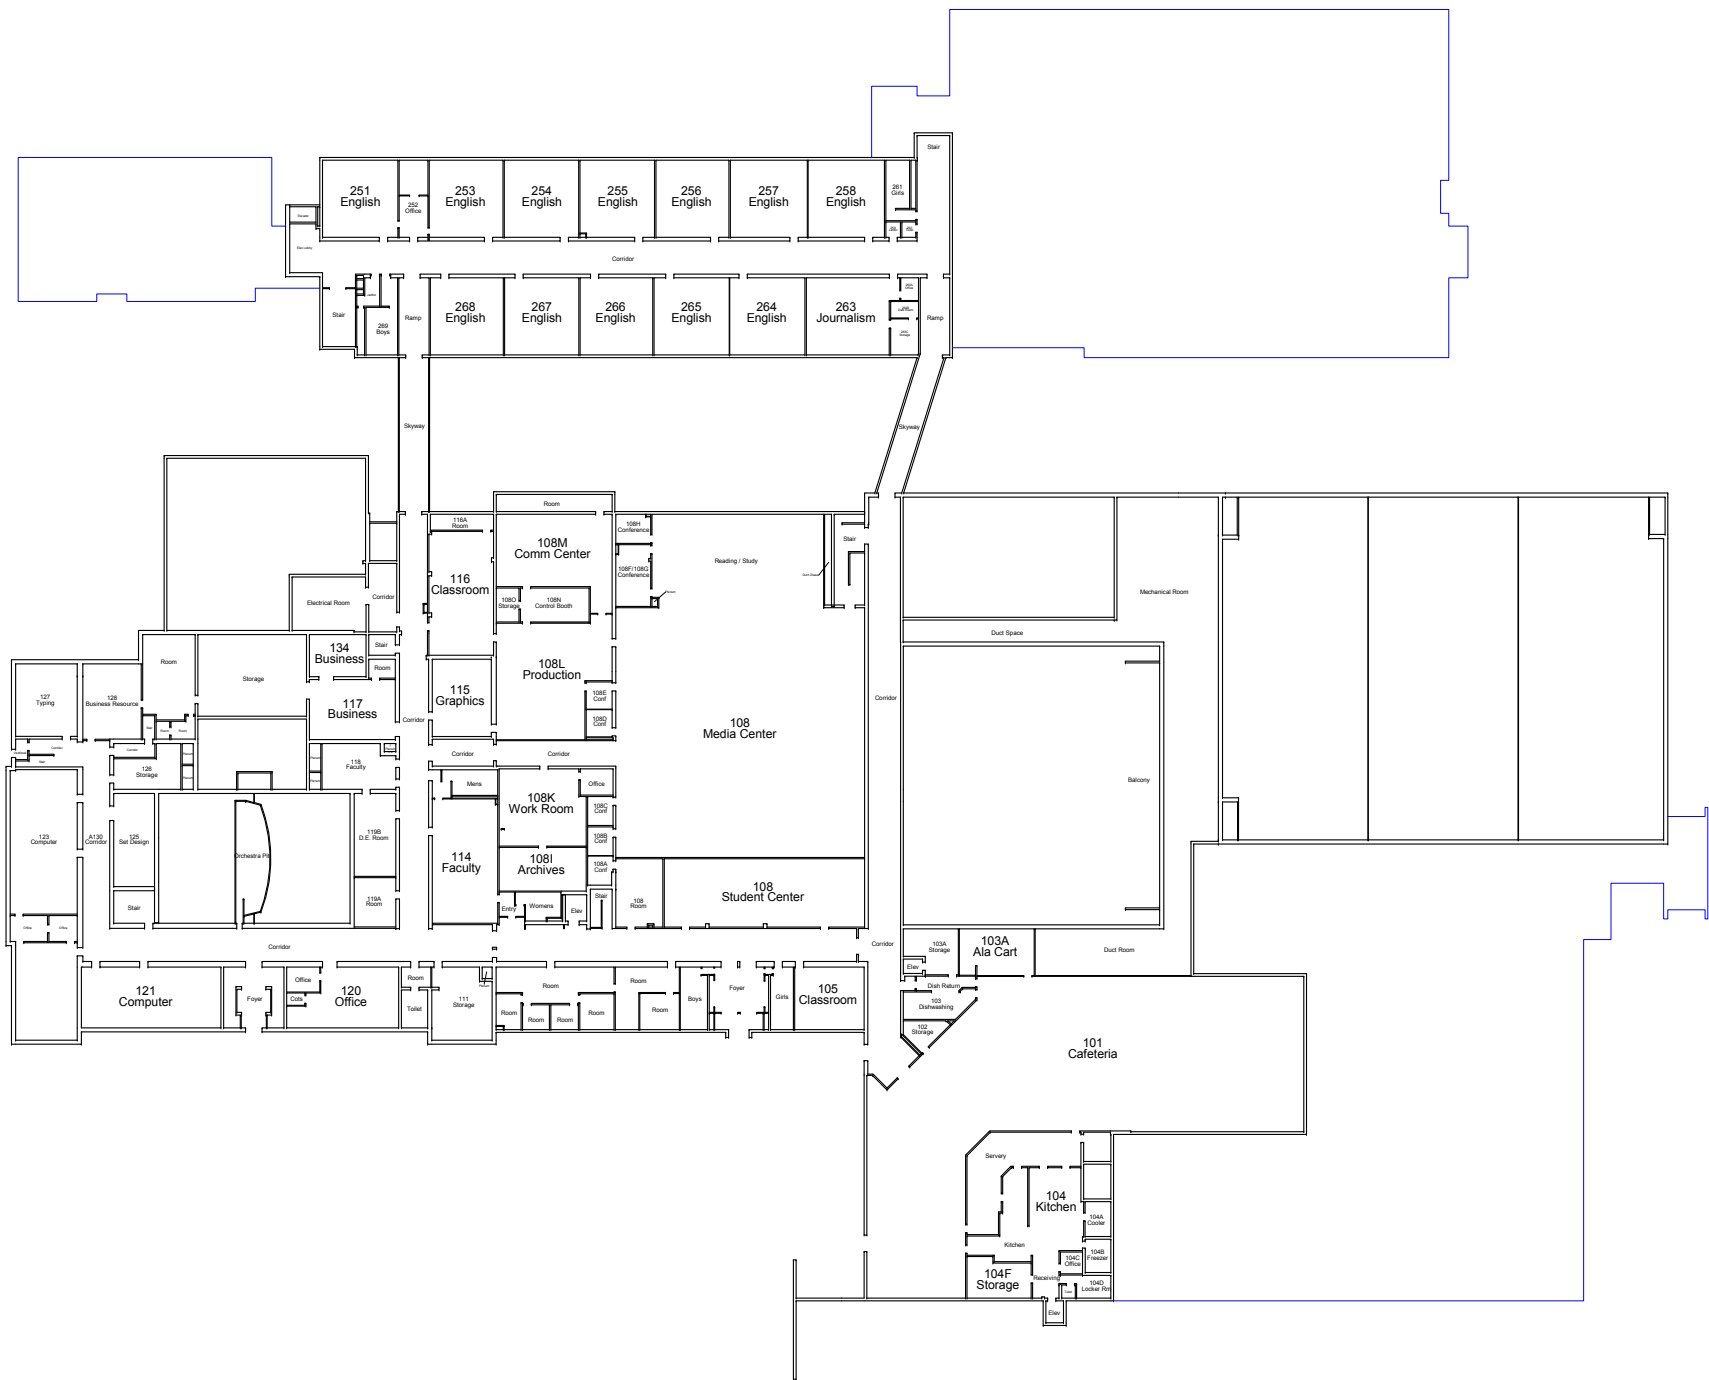

Technical High School  
 Basement - Building Room  
 Numbers

6/30/2015  
 1" = 70'-0"

Technical High School

6/30/2015

Level 1 - Building Room Numbers

1" = 70'-0"

Technical High School

6/30/2015

Level 2 - Building Room Numbers

1" = 70'-0"

Technical High School

6/30/2015

Level 3 - Building Room Numbers

1" = 70'-0"

Technical High School

6/30/2015

Level 4 - Building Room Numbers

1" = 70'-0"

Technical High School

Level 5 - Building Room  
Numbers

6/30/2015

1" = 70'-0"