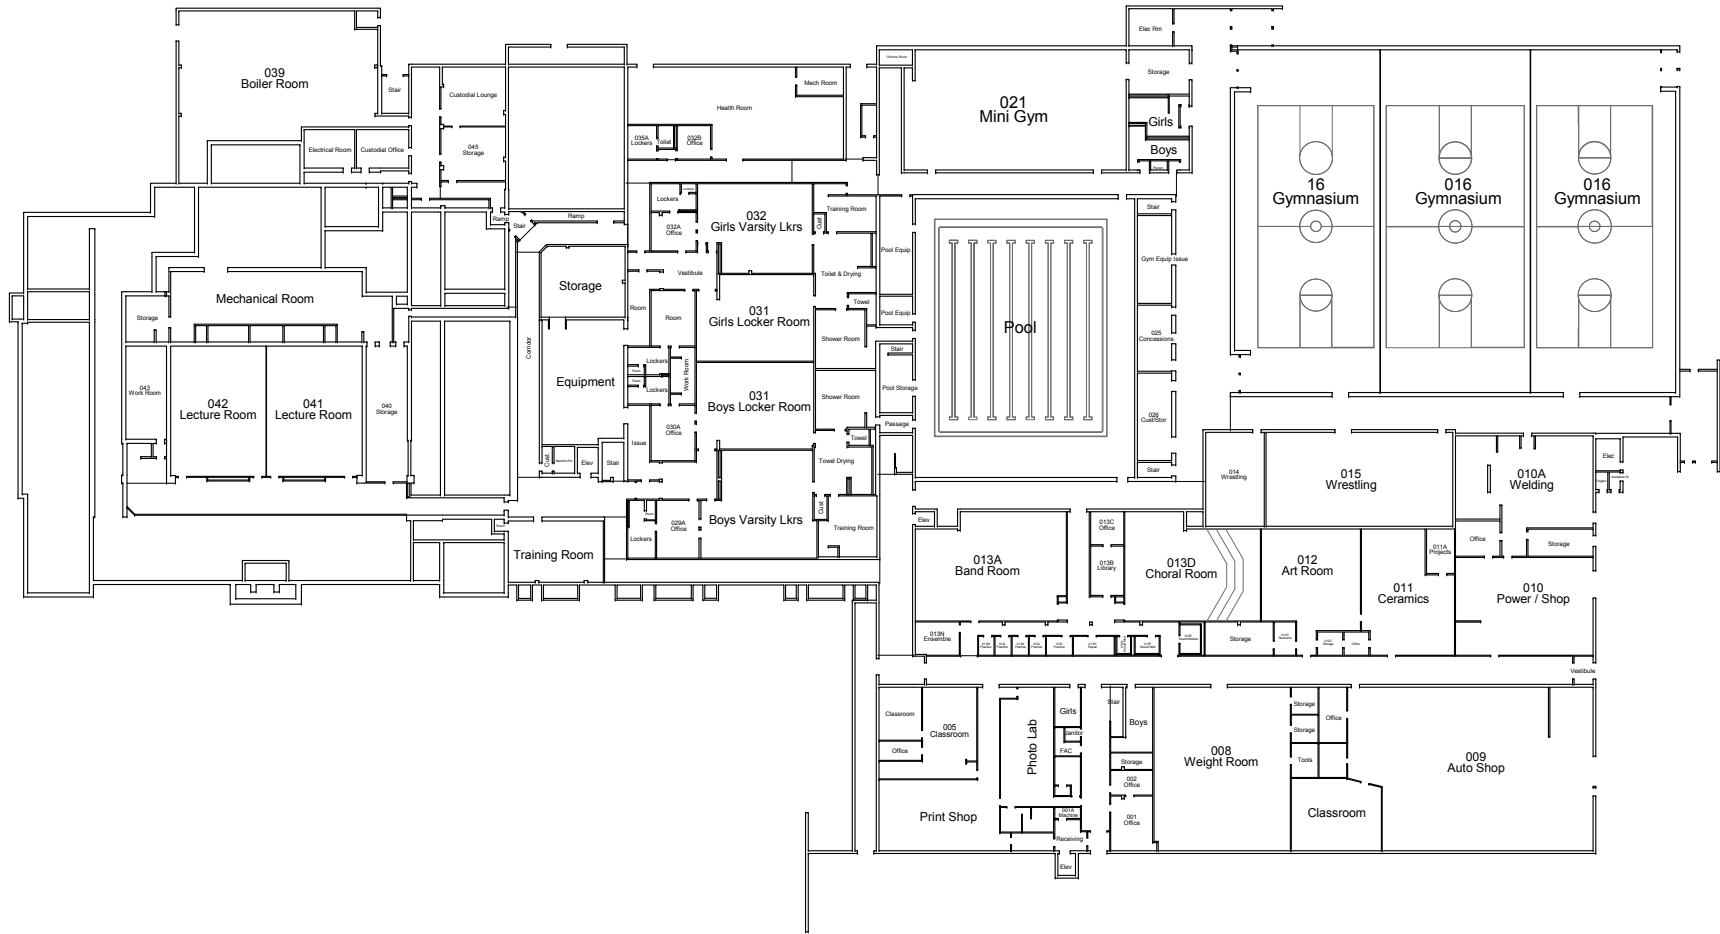

Technical High School  
 Basement - Building Room  
 Numbers

6/30/2015  
 1" = 70'-0"

Technical High School

6/30/2015

Level 1 - Building Room Numbers

1" = 70'-0"

Technical High School

6/30/2015

Level 2 - Building Room Numbers

1" = 70'-0"

Technical High School

6/30/2015

Level 3 - Building Room Numbers

1" = 70'-0"

Technical High School

6/30/2015

Level 4 - Building Room Numbers

1" = 70'-0"

Technical High School

Level 5 - Building Room  
Numbers

6/30/2015

1" = 70'-0"