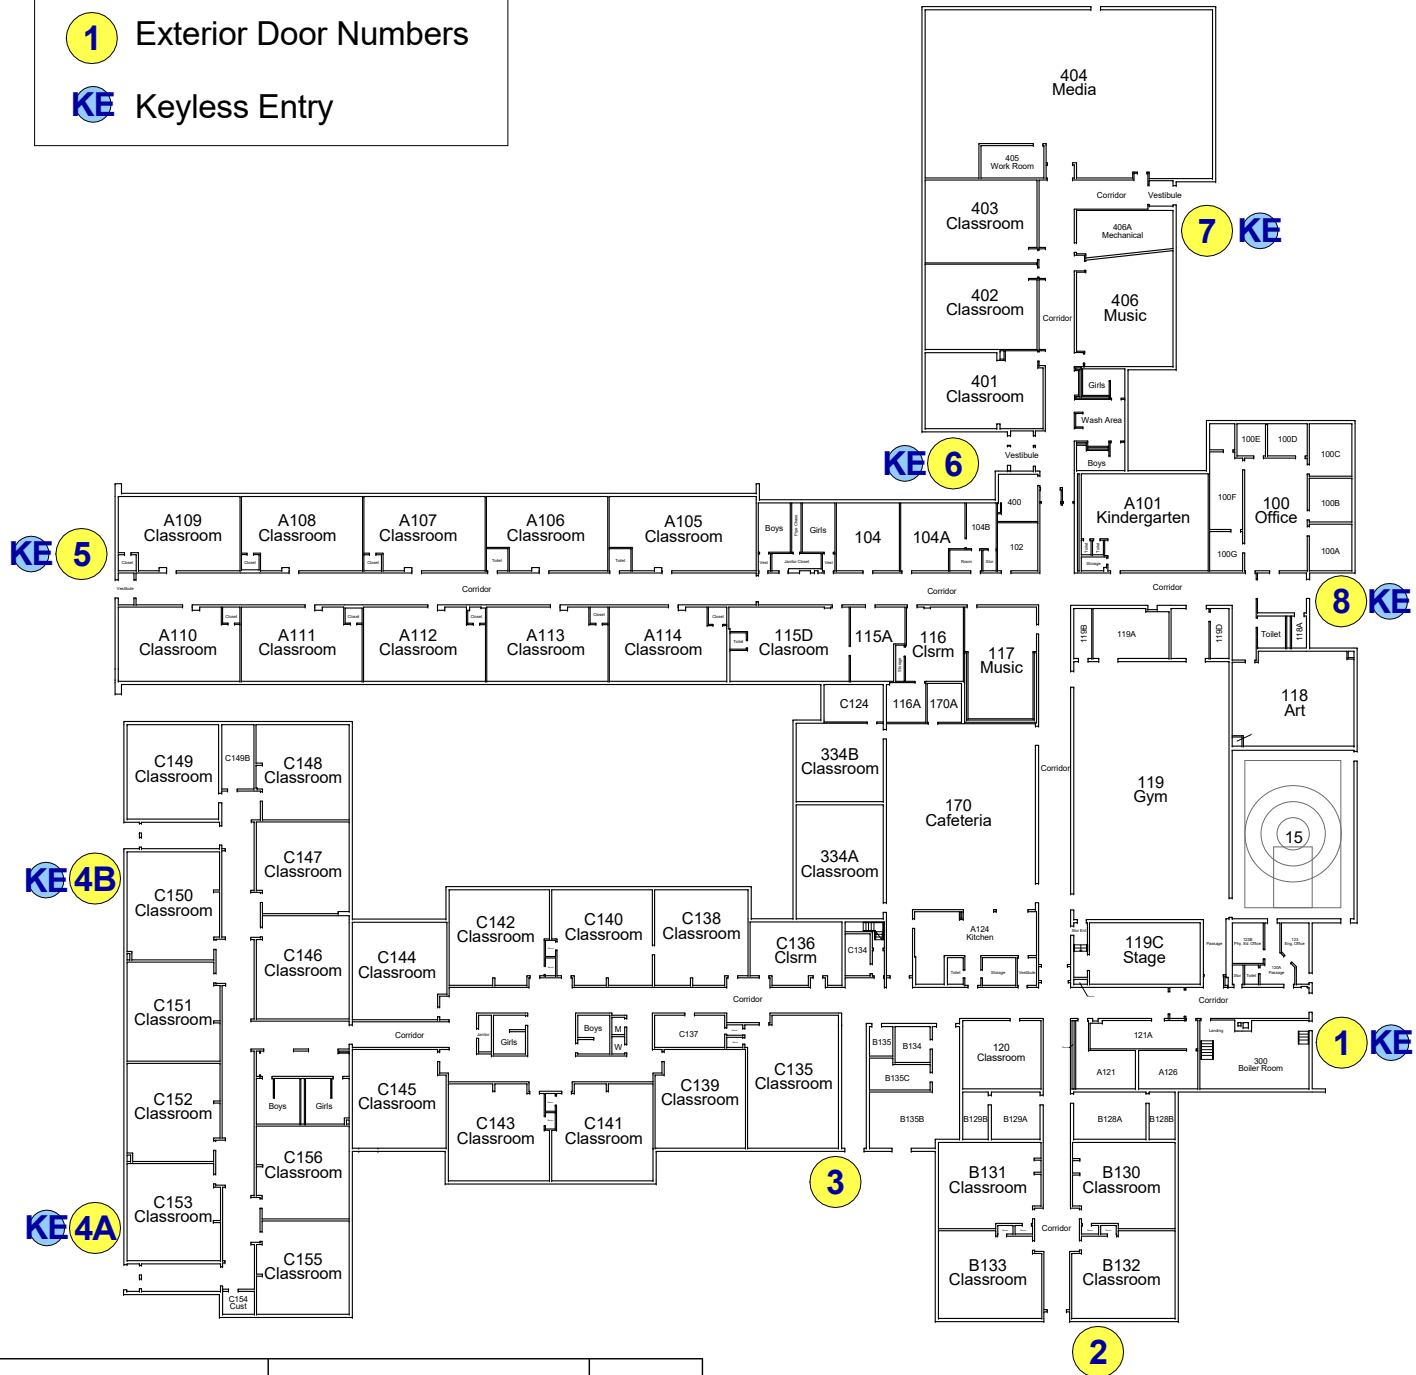

1 Exterior Door Numbers
KE Keyless Entry

	Madison ES	09/22/2016	
	Keyless Entry Locations	1" = 60'-0"	