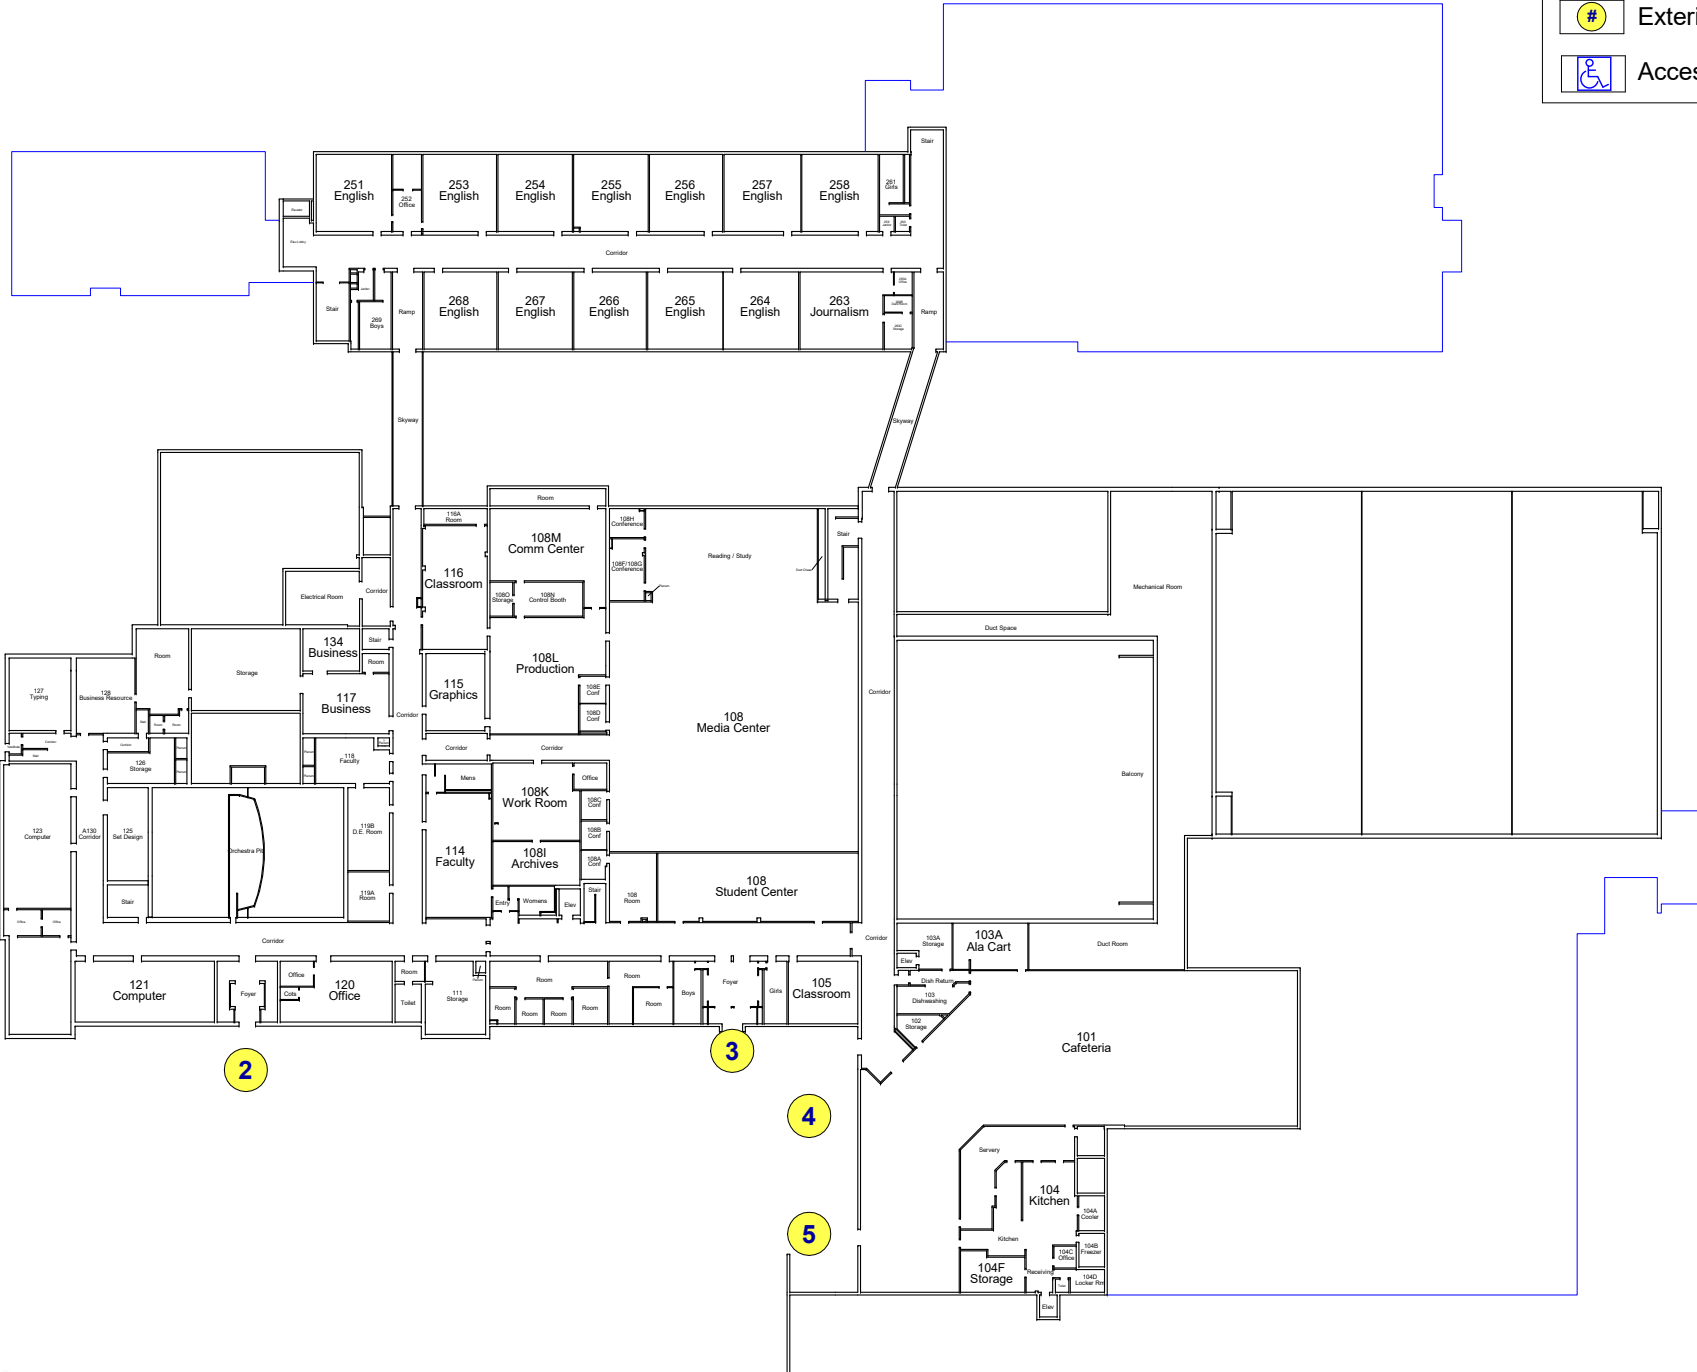

	Exterior Door Numbers
	Accessible Entrance

	Technical High School	9/23/2015	
	Level 2 - Exterior Door Numbers / Accessible Entrance Locations	1" = 70'-0"	