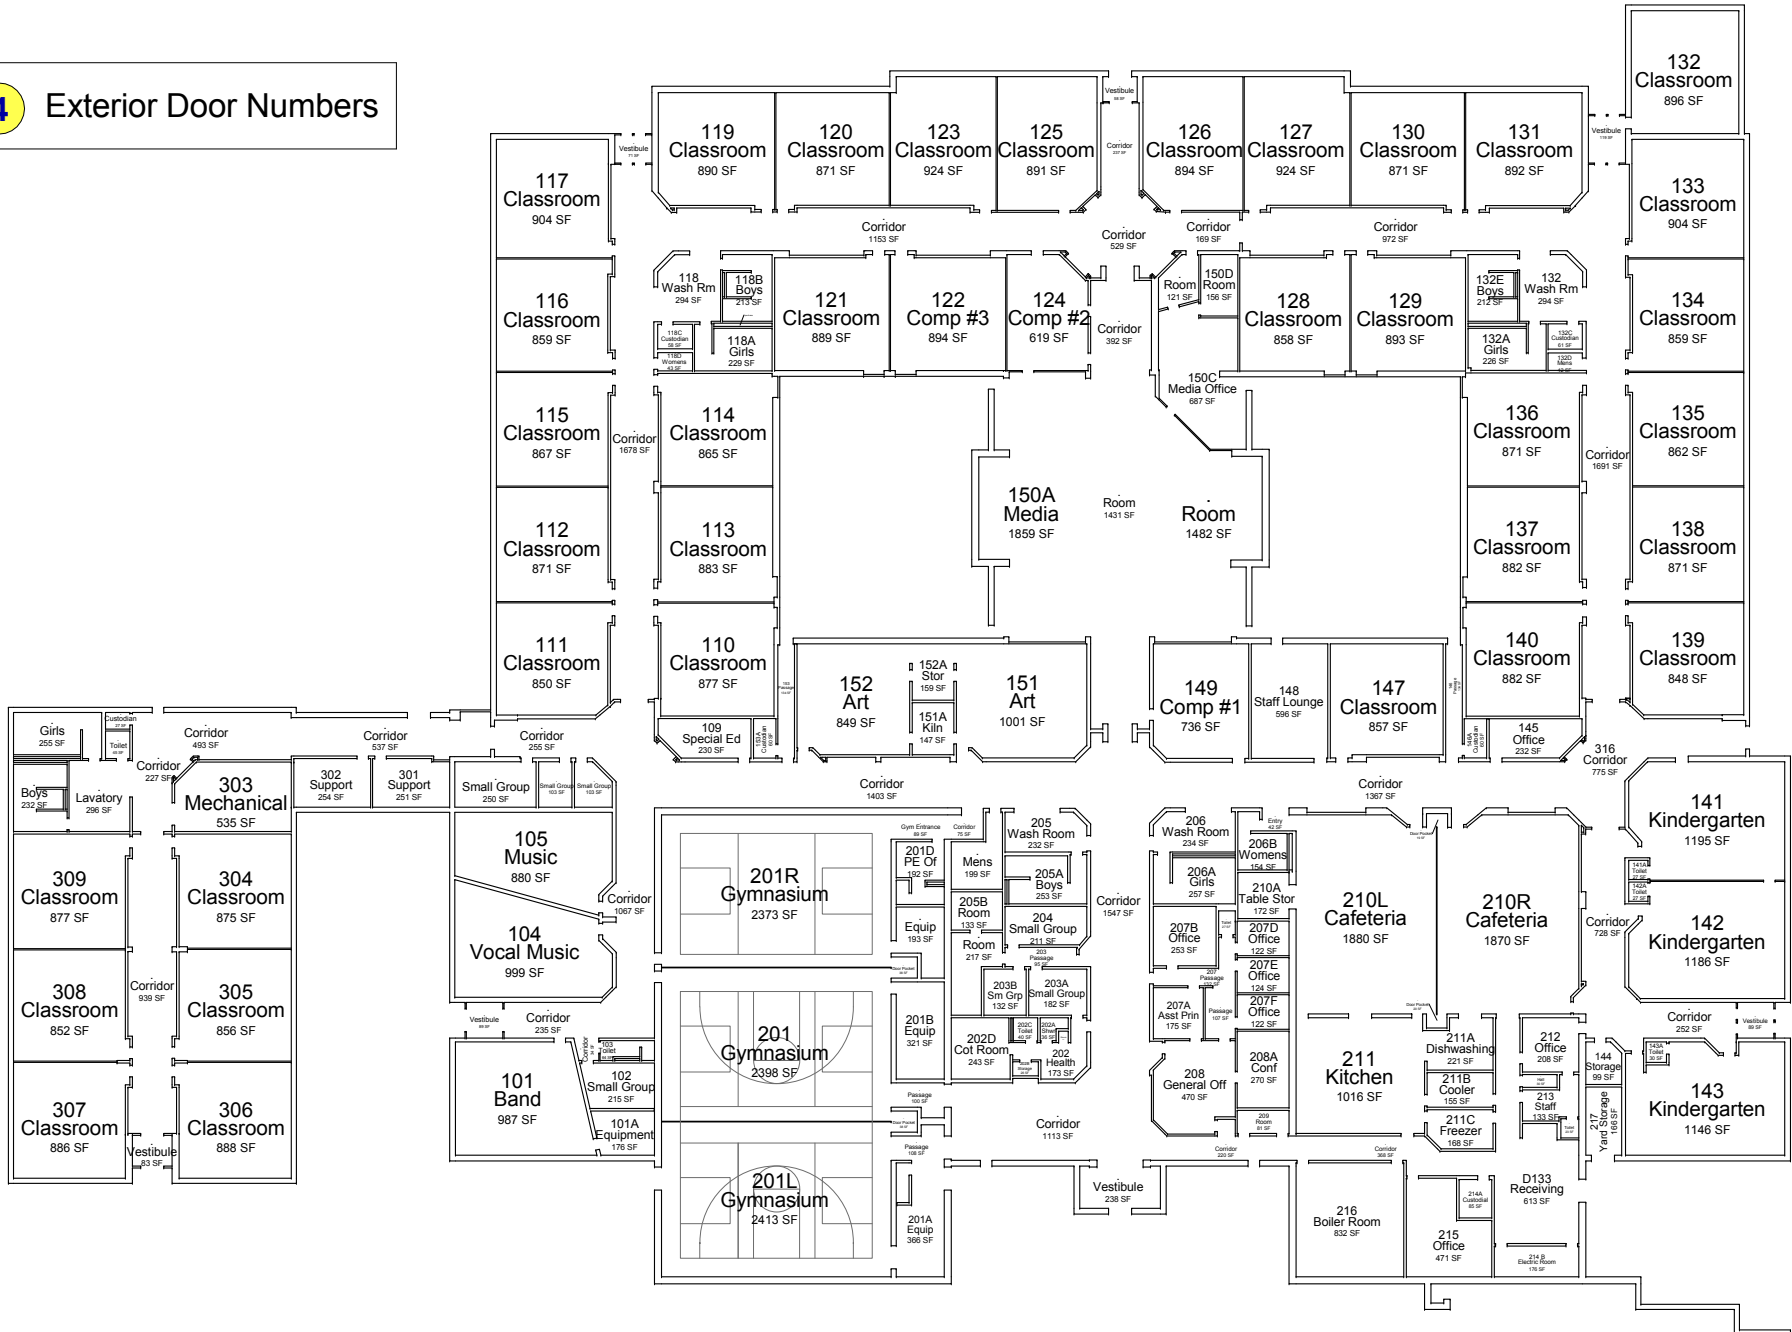

4 Exterior Door Numbers

	Oak Hill ES	6/30/2015	
	Bldg Rm Numbers with Sq Ft	1" = 50'-0"	