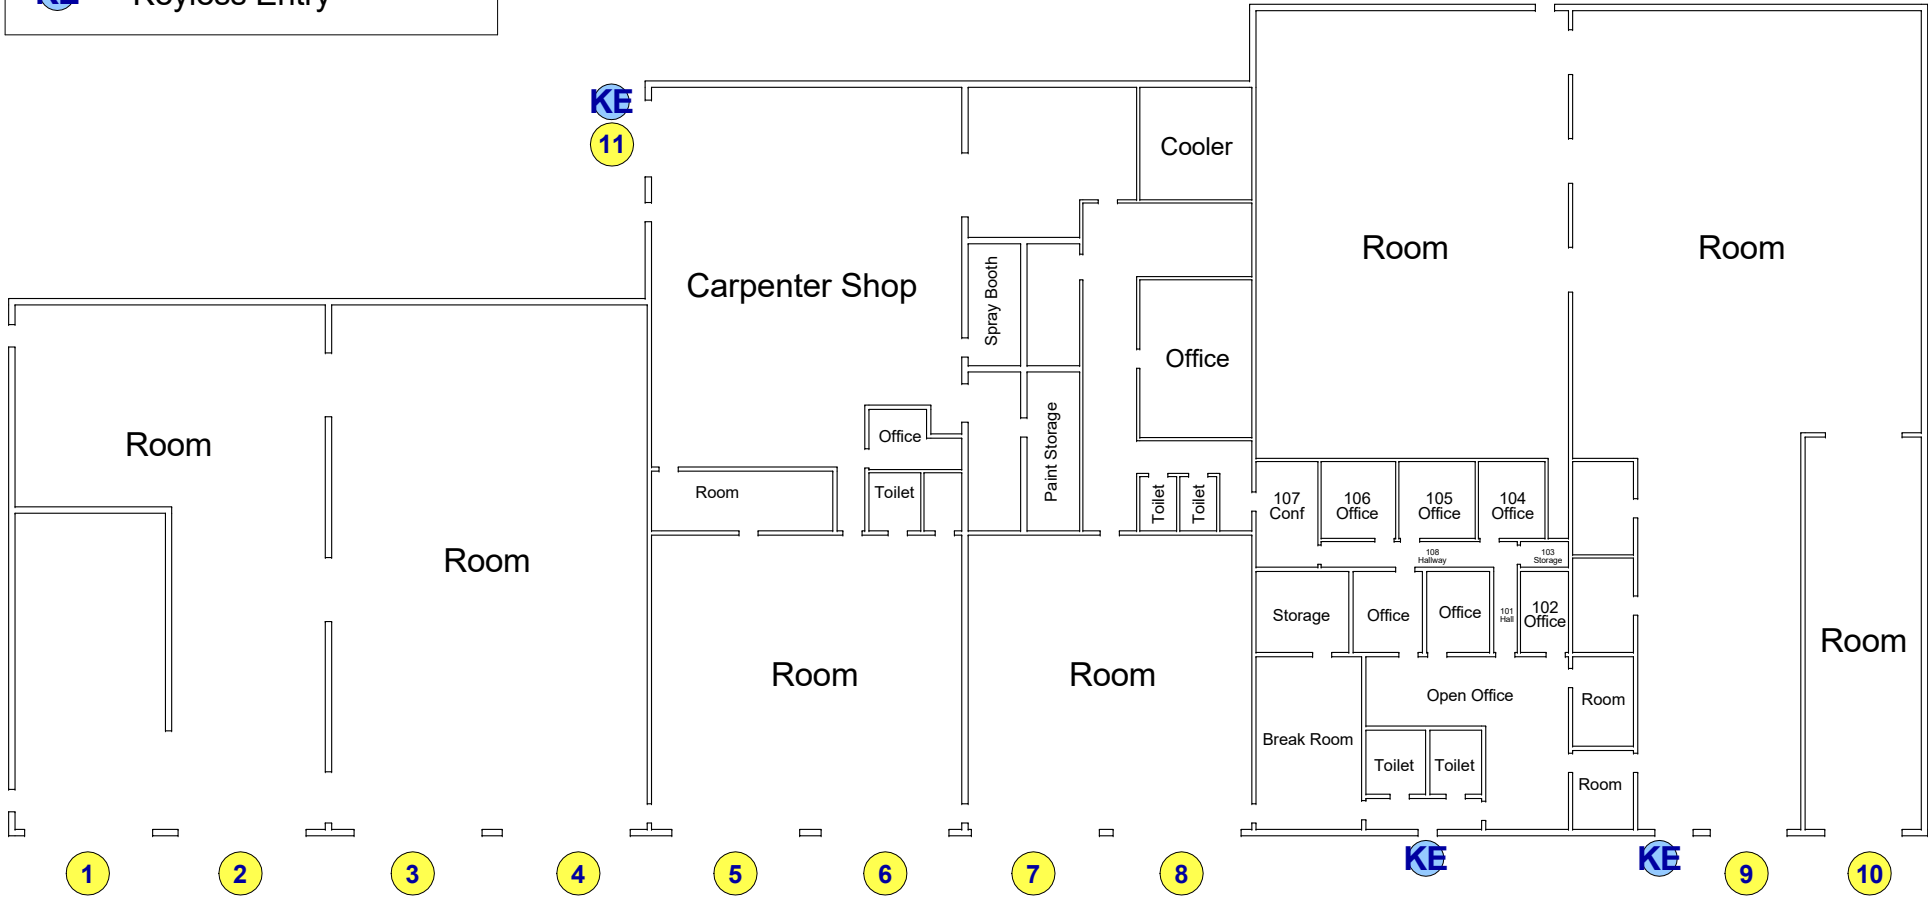

	Exterior Door Numbers
	Keyless Entry

	District Services	02/05/2016	
	Keyless Entry Locations	1" = 30'-0"	